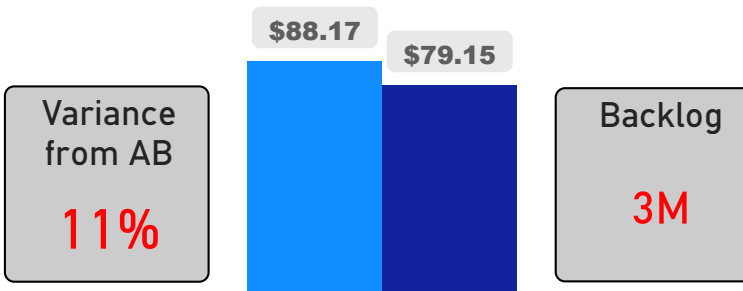

Site Size

● Site Size (Ac) ● Avg Site Size By Panel

Facility Size

● Facility Size (Sf) ● Avg Facility Size By Panel

Current FCI

System FCI

Operating Cost Per Square Foot

● Operating Cost/Sf ● Average Operating Cost (AOC)/Sf

Backlog Per Square Foot

● Backlog/Sf ● Average Backlog (AB)/Sf

317

Capacity

356

Enrollment

112%

2020 Utilization Rate