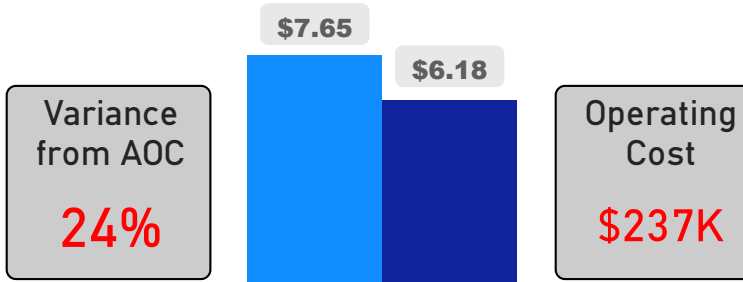

Site Size

● Site Size (Ac) ● Avg Site Size By Panel

Facility Size

● Facility Size (Sf) ● Avg Facility Size By Panel

Current FCI

System FCI

Operating Cost Per Square Foot

● Operating Cost/Sf ● Average Operating Cost (AOC)/Sf

Backlog Per Square Foot

● Backlog/Sf ● Average Backlog (AB)/Sf

317

Capacity

356

Enrollment

112%

2020 Utilization Rate