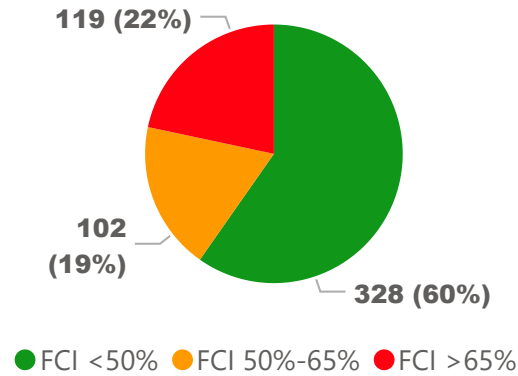

Site Size

● Site Size (Ac) ● Avg Site Size By Panel

Facility Size

● Facility Size (Sf) ● Avg Facility Size By Panel

Current FCI

System FCI

Operating Cost Per Square Foot

● Operating Cost/Sf ● Average Operating Cost (AOC)/Sf

Backlog Per Square Foot

● Backlog/Sf ● Average Backlog (AB)/Sf

317

Capacity

356

Enrollment

112%

2020 Utilization Rate