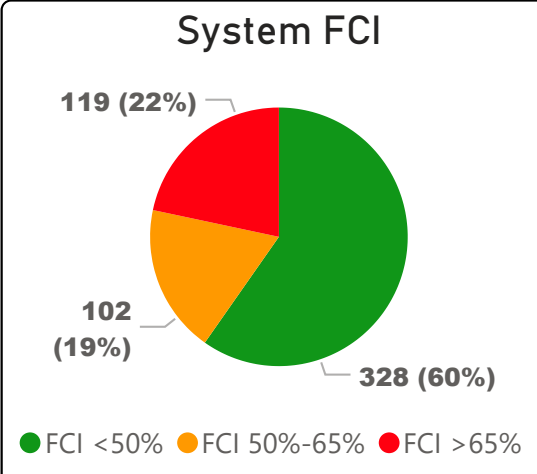

# Percy Williams Junior Public School

Percy Williams Junior Public School

JK-6      Elementary      Ward 21      Yalini Rajakulasingam

**390**  
Capacity

**342**  
Enrollment

**88%**  
2020 Utilization Rate

**385**  
2025 Proj Enrollment

**99%**  
2025 Utilization Rate

[Go To Google Map](#)