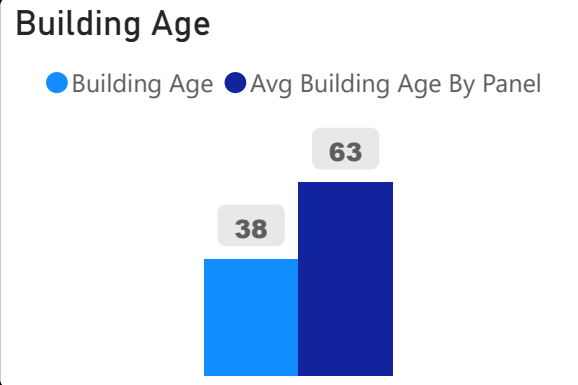

# Percy Williams Junior Public School

Percy Williams Junior Public School

JK-6      Elementary      Ward 21      Yalini Rajakulasingam

**390**  
Capacity

**342**  
Enrollment

**88%**  
2020 Utilization Rate