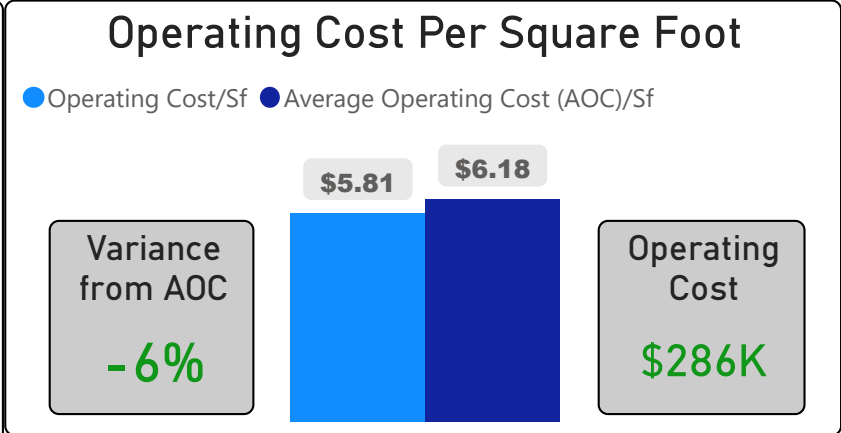

# Percy Williams Junior Public School

Percy Williams Junior Public School

JK-6      Elementary      Ward 21      Yalini Rajakulasingam

**390**  
Capacity

**342**  
Enrollment

**88%**  
2020 Utilization Rate