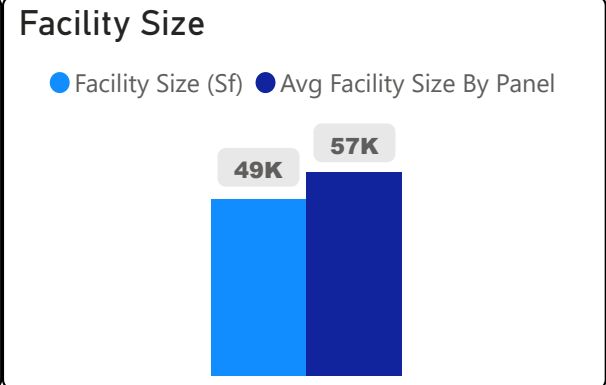

# Percy Williams Junior Public School

Percy Williams Junior Public School

JK-6      Elementary      Ward 21      Yalini Rajakulasingam

**390**  
Capacity

**342**  
Enrollment

**88%**  
2020 Utilization Rate