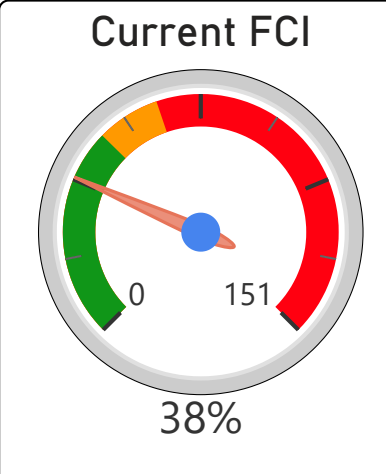

# Percy Williams Junior Public School

Percy Williams Junior Public School

JK-6      Elementary      Ward 21      Yalini Rajakulasingam

**390**  
Capacity

**342**  
Enrollment

**88%**  
2020 Utilization Rate

**385**  
2025 Proj Enrollment

**99%**  
2025 Utilization Rate

[Go To Google Map](#)