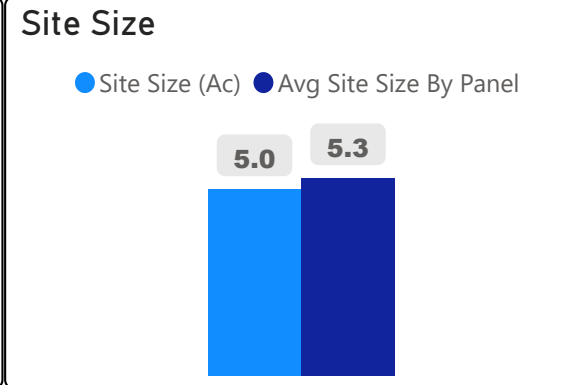

# Percy Williams Junior Public School

Percy Williams Junior Public School

JK-6      Elementary      Ward 21      Yalini Rajakulasingam

**390**  
Capacity

**342**  
Enrollment

**88%**  
2020 Utilization Rate