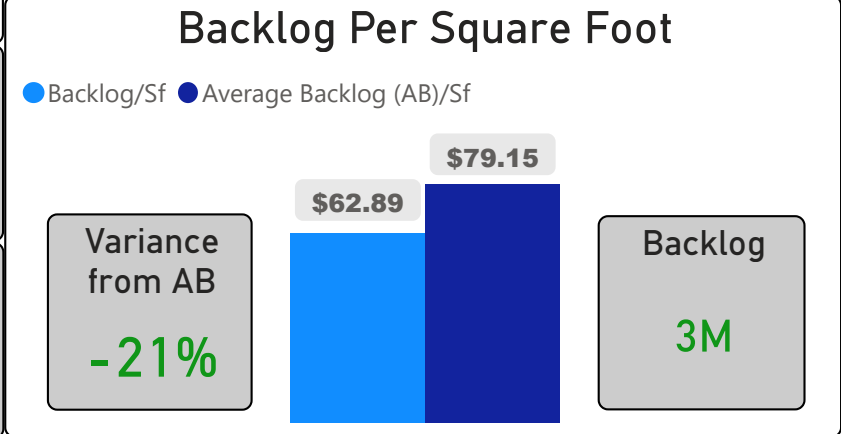

# Percy Williams Junior Public School

Percy Williams Junior Public School

JK-6      Elementary      Ward 21      Yalini Rajakulasingam

**390**  
Capacity

**342**  
Enrollment

**88%**  
2020 Utilization Rate