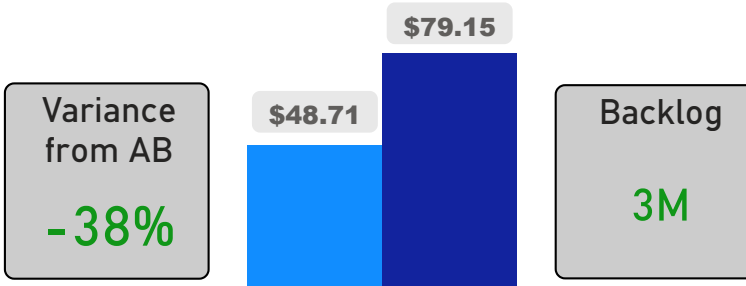

Site Size

● Site Size (Ac) ● Avg Site Size By Panel

Facility Size

● Facility Size (Sf) ● Avg Facility Size By Panel

Current FCI

System FCI

Operating Cost Per Square Foot

● Operating Cost/Sf ● Average Operating Cost (AOC)/Sf

Backlog Per Square Foot

● Backlog/Sf ● Average Backlog (AB)/Sf

398

Capacity

415

Enrollment

104%

2020 Utilization Rate