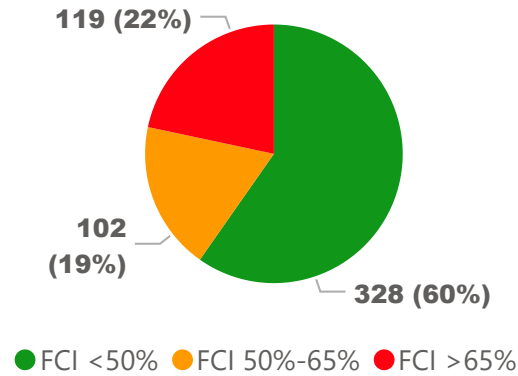

Site Size

● Site Size (Ac) ● Avg Site Size By Panel

Facility Size

● Facility Size (Sf) ● Avg Facility Size By Panel

Current FCI

System FCI

Operating Cost Per Square Foot

● Operating Cost/Sf ● Average Operating Cost (AOC)/Sf

Backlog Per Square Foot

● Backlog/Sf ● Average Backlog (AB)/Sf

398

Capacity

415

Enrollment

104%

2020 Utilization Rate