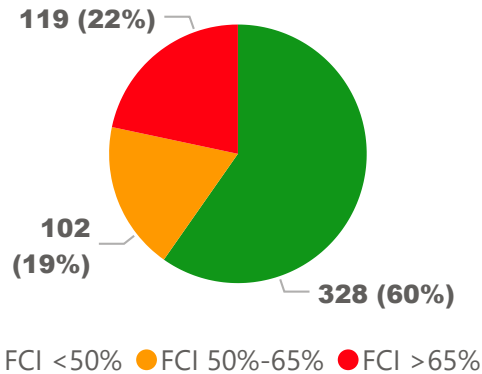

Site Size

● Site Size (Ac) ● Avg Site Size By Panel

Facility Size

● Facility Size (Sf) ● Avg Facility Size By Panel

Current FCI

System FCI

Operating Cost Per Square Foot

● Operating Cost/Sf ● Average Operating Cost (AOC)/Sf

Backlog Per Square Foot

● Backlog/Sf ● Average Backlog (AB)/Sf

401

Capacity

465

Enrollment

116%

2020 Utilization Rate