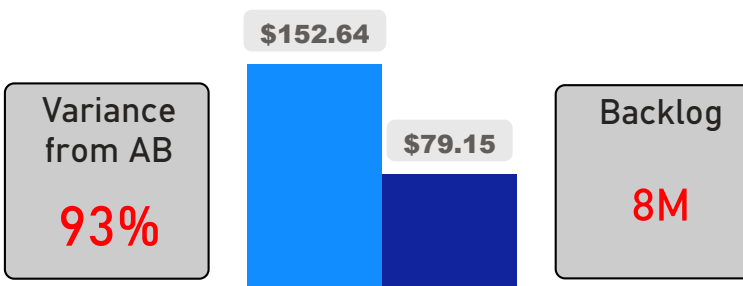

Site Size

● Site Size (Ac) ● Avg Site Size By Panel

Facility Size

● Facility Size (Sf) ● Avg Facility Size By Panel

Current FCI

System FCI

Operating Cost Per Square Foot

● Operating Cost/Sf ● Average Operating Cost (AOC)/Sf

Backlog Per Square Foot

● Backlog/Sf ● Average Backlog (AB)/Sf

401

Capacity

465

Enrollment

116%

2020 Utilization Rate