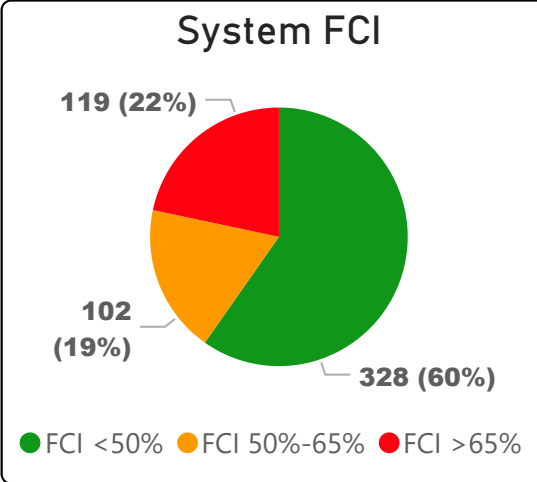

# White Haven Public School

White Haven Public School

JK-8    Elementary    Ward 21    Yalini Rajakulasingam

**586**  
Capacity

**469**  
Enrollment

**80%**  
2020 Utilization Rate

**384**  
2025 Proj Enrollment

**66%**  
2025 Utilization Rate

[Go To Google Map](#)