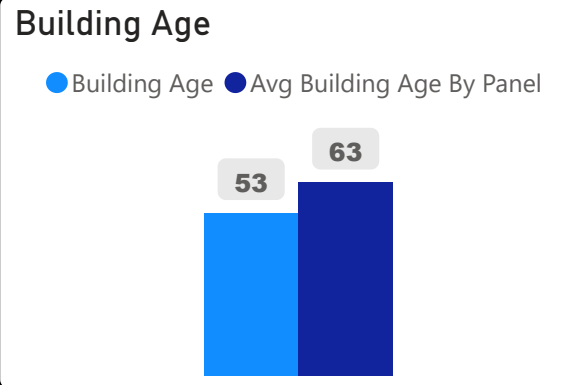

# White Haven Public School

White Haven Public School

JK-8    Elementary    Ward 21    Yalini Rajakulasingam

**586**  
Capacity

**469**  
Enrollment

**80%**  
2020 Utilization Rate

**384**  
2025 Proj Enrollment