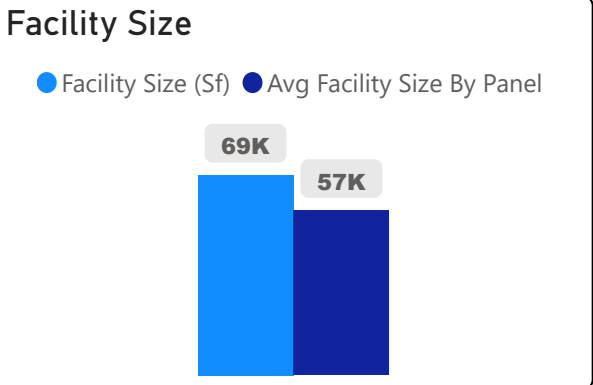

# White Haven Public School

White Haven Public School

JK-8    Elementary    Ward 21    Yalini Rajakulasingam

**586**  
Capacity

**469**  
Enrollment

**80%**  
2020 Utilization Rate

**384**  
2025 Proj Enrollment

**66%**  
2025 Utilization Rate

[Go To Google Map](#)