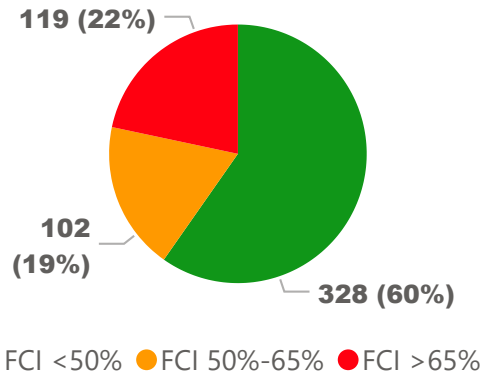

Site Size

● Site Size (Ac) ● Avg Site Size By Panel

Facility Size

● Facility Size (Sf) ● Avg Facility Size By Panel

Current FCI

System FCI

Operating Cost Per Square Foot

● Operating Cost/Sf ● Average Operating Cost (AOC)/Sf

123%

2020 Utilization Rate

114%

2025 Utilization Rate

[Go To Google Map](#)

Bing