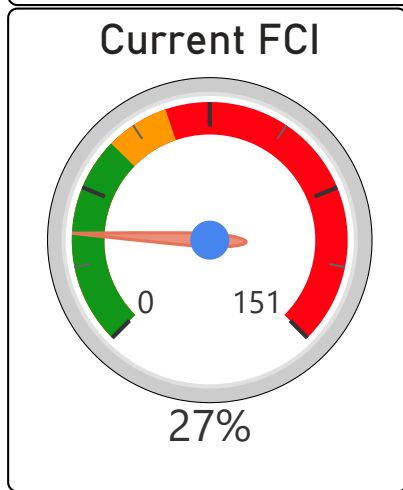

# Charlottetown Junior Public School

Charlottetown Junior Public School

JK-6      Elementary      Ward 22      Anu Sriskandarajah

**481**  
Capacity

**367**  
Enrollment

**76%**  
2020 Utilization Rate

**358**  
2025 Proj Enrollment

**74%**  
2025 Utilization Rate

[Go To Google Map](#)

Bing