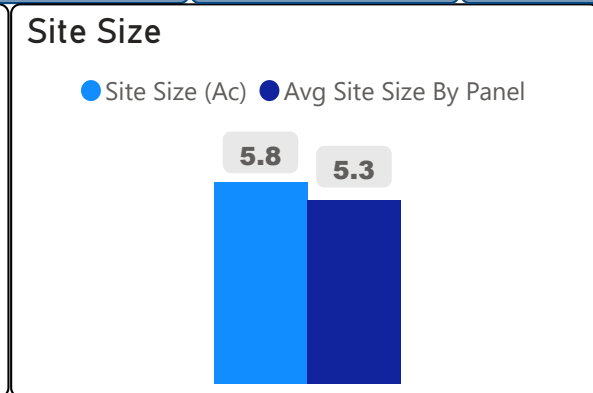

# Charlottetown Junior Public School

Charlottetown Junior Public School

JK-6      Elementary      Ward 22      Anu Sriskandarajah

**481**  
Capacity

**367**  
Enrollment

**76%**  
2020 Utilization Rate

**358**  
2025 Proj Enrollment

**74%**  
2025 Utilization Rate

[Go To Google Map](#)

Bing