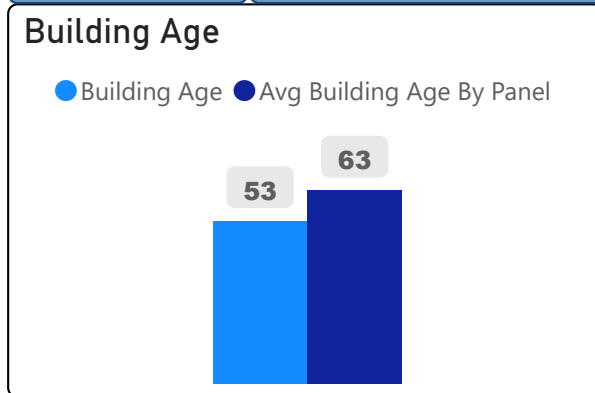

# Charlottetown Junior Public School

Charlottetown Junior Public School

JK-6      Elementary      Ward 22      Anu Sriskandarajah

**481**  
Capacity

**367**  
Enrollment

**76%**  
2020 Utilization Rate

**358**  
2025 Proj Enrollment

**74%**  
2025 Utilization Rate

[Go To Google Map](#)

Bing