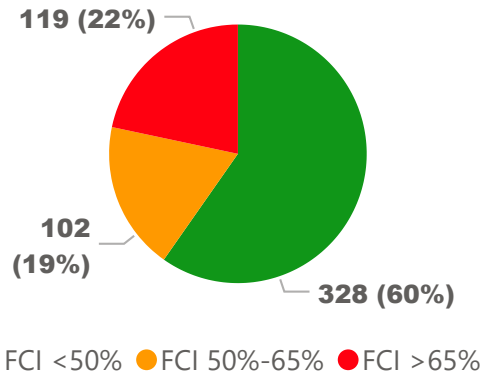

Site Size

● Site Size (Ac) ● Avg Site Size By Panel

Facility Size

● Facility Size (Sf) ● Avg Facility Size By Panel

Current FCI

System FCI

Operating Cost Per Square Foot

● Operating Cost/Sf ● Average Operating Cost (AOC)/Sf

Backlog Per Square Foot

● Backlog/Sf ● Average Backlog (AB)/Sf

415

Capacity

328

Enrollment

79%

2020 Utilization Rate