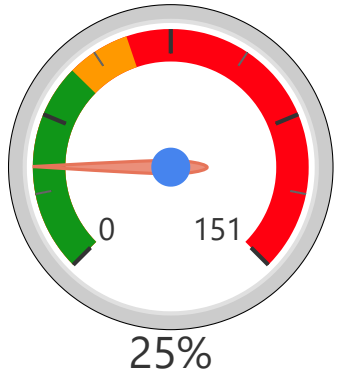

Site Size

● Site Size (Ac) ● Avg Site Size By Panel

Facility Size

● Facility Size (Sf) ● Avg Facility Size By Panel

Current FCI

System FCI

Operating Cost Per Square Foot

● Operating Cost/Sf ● Average Operating Cost (AOC)/Sf