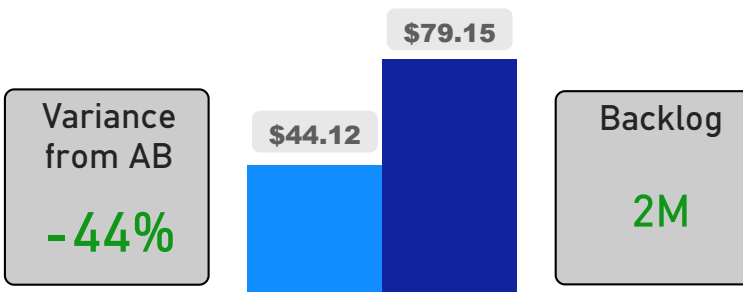

Site Size

● Site Size (Ac) ● Avg Site Size By Panel

Facility Size

● Facility Size (Sf) ● Avg Facility Size By Panel

Current FCI

System FCI

Operating Cost Per Square Foot

● Operating Cost/Sf ● Average Operating Cost (AOC)/Sf

Backlog Per Square Foot

● Backlog/Sf ● Average Backlog (AB)/Sf

341

Capacity

338

Enrollment

99%

2020 Utilization Rate