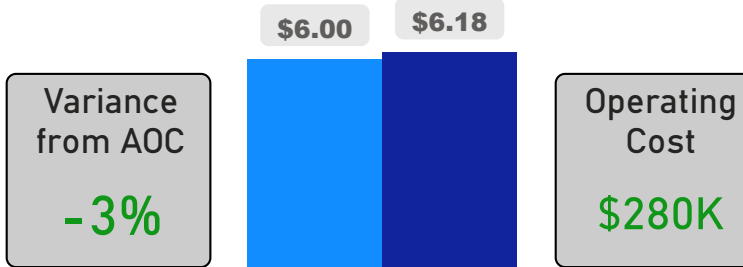

Site Size

● Site Size (Ac) ● Avg Site Size By Panel

Facility Size

● Facility Size (Sf) ● Avg Facility Size By Panel

Current FCI

System FCI

Operating Cost Per Square Foot

● Operating Cost/Sf ● Average Operating Cost (AOC)/Sf

Backlog Per Square Foot

● Backlog/Sf ● Average Backlog (AB)/Sf

341

Capacity

338

Enrollment

99%

2020 Utilization Rate