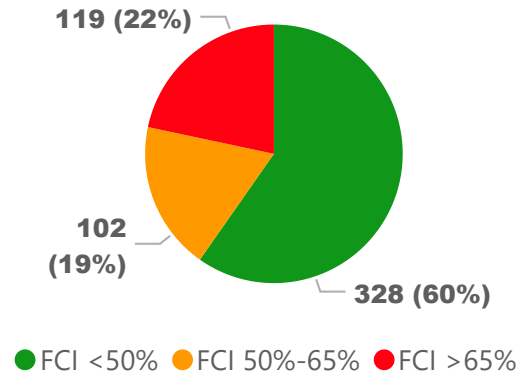

Site Size

● Site Size (Ac) ● Avg Site Size By Panel

Facility Size

● Facility Size (Sf) ● Avg Facility Size By Panel

Current FCI

System FCI

Operating Cost Per Square Foot

● Operating Cost/Sf ● Average Operating Cost (AOC)/Sf

Backlog Per Square Foot

● Backlog/Sf ● Average Backlog (AB)/Sf

341

Capacity

338

Enrollment

99%

2020 Utilization Rate