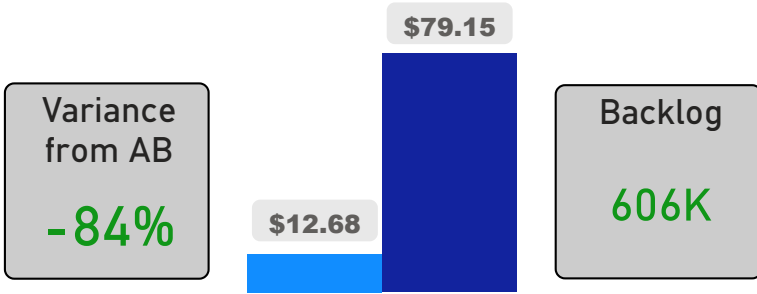

Site Size

● Site Size (Ac) ● Avg Site Size By Panel

Facility Size

● Facility Size (Sf) ● Avg Facility Size By Panel

Current FCI

System FCI

Operating Cost Per Square Foot

● Operating Cost/Sf ● Average Operating Cost (AOC)/Sf

Backlog Per Square Foot

● Backlog/Sf ● Average Backlog (AB)/Sf

338

Capacity

201

Enrollment

59%

2020 Utilization Rate