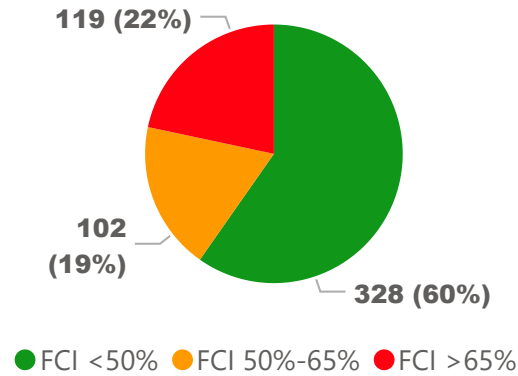

Site Size

● Site Size (Ac) ● Avg Site Size By Panel

Facility Size

● Facility Size (Sf) ● Avg Facility Size By Panel

Current FCI

System FCI

Operating Cost Per Square Foot

● Operating Cost/Sf ● Average Operating Cost (AOC)/Sf

Backlog Per Square Foot

● Backlog/Sf ● Average Backlog (AB)/Sf

338

Capacity

201

Enrollment

59%

2020 Utilization Rate