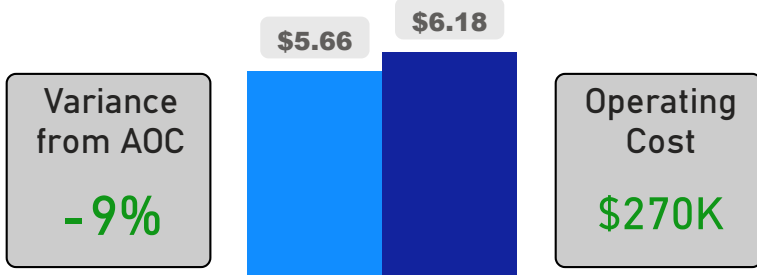

Site Size

● Site Size (Ac) ● Avg Site Size By Panel

Facility Size

● Facility Size (Sf) ● Avg Facility Size By Panel

Current FCI

System FCI

Operating Cost Per Square Foot

● Operating Cost/Sf ● Average Operating Cost (AOC)/Sf

Backlog Per Square Foot

● Backlog/Sf ● Average Backlog (AB)/Sf

338

Capacity

201

Enrollment

59%

2020 Utilization Rate