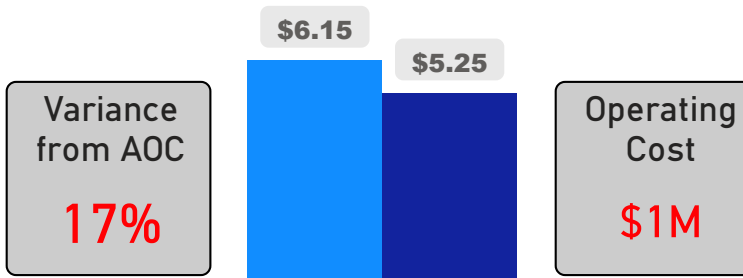

Site Size

● Site Size (Ac) ● Avg Site Size By Panel

Facility Size

● Facility Size (Sf) ● Avg Facility Size By Panel

Current FCI

System FCI

Operating Cost Per Square Foot

● Operating Cost/Sf ● Average Operating Cost (AOC)/Sf

Backlog Per Square Foot

● Backlog/Sf ● Average Backlog (AB)/Sf

1068

Capacity

972

Enrollment

91%

2020 Utilization Rate