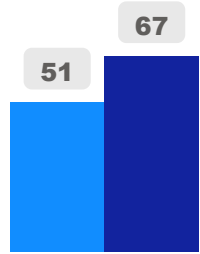

Sir Oliver Mowat Collegiate Institute

Sir Oliver Mowat Collegiate Institute

9-12

Secondary

Ward 22

Anu Sriskandarajah

Building Age

● Building Age ● Avg Building Age By Panel