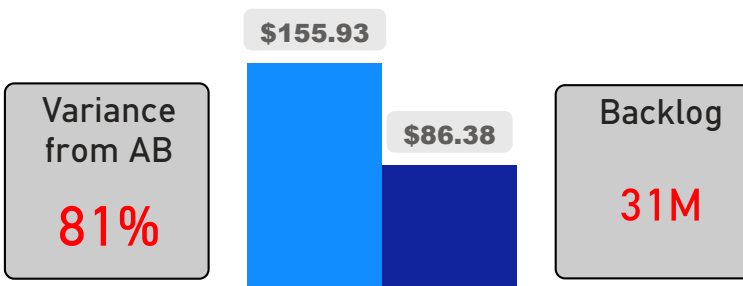

Site Size

● Site Size (Ac) ● Avg Site Size By Panel

Facility Size

● Facility Size (Sf) ● Avg Facility Size By Panel

Current FCI

System FCI

Operating Cost Per Square Foot

● Operating Cost/Sf ● Average Operating Cost (AOC)/Sf

Backlog Per Square Foot

● Backlog/Sf ● Average Backlog (AB)/Sf

1068

Capacity

972

Enrollment

91%

2020 Utilization Rate