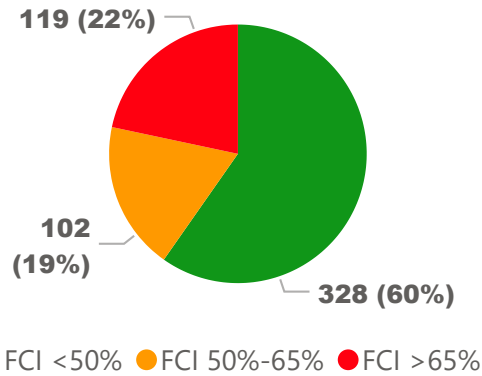

Site Size

● Site Size (Ac) ● Avg Site Size By Panel

Facility Size

● Facility Size (Sf) ● Avg Facility Size By Panel

Current FCI

System FCI

Operating Cost Per Square Foot

● Operating Cost/Sf ● Average Operating Cost (AOC)/Sf

91%

2020 Utilization Rate

88%

2025 Utilization Rate

[Go To Google Map](#)

Bing