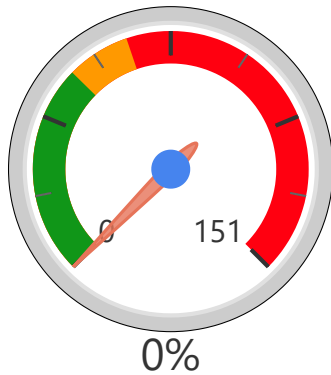

Site Size

● Site Size (Ac) ● Avg Site Size By Panel

Facility Size

● Facility Size (Sf) ● Avg Facility Size By Panel

Current FCI

System FCI

Operating Cost Per Square Foot

● Operating Cost/Sf ● Average Operating Cost (AOC)/Sf

75%

2020 Utilization Rate

111%

2025 Utilization Rate

[Go To Google Map](#)

Bing