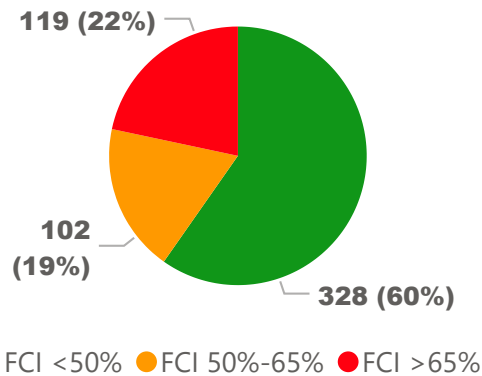

Site Size

● Site Size (Ac) ● Avg Site Size By Panel

Facility Size

● Facility Size (Sf) ● Avg Facility Size By Panel

Current FCI

System FCI

Operating Cost Per Square Foot

● Operating Cost/Sf ● Average Operating Cost (AOC)/Sf

75%

2020 Utilization Rate

111%

2025 Utilization Rate

[Go To Google Map](#)

Bing