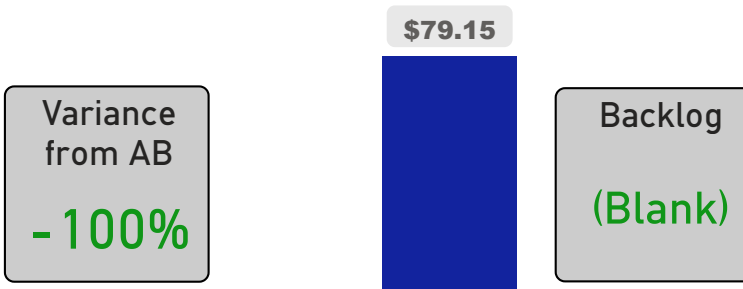

Backlog Per Square Foot

● Backlog/Sf ● Average Backlog (AB)/Sf