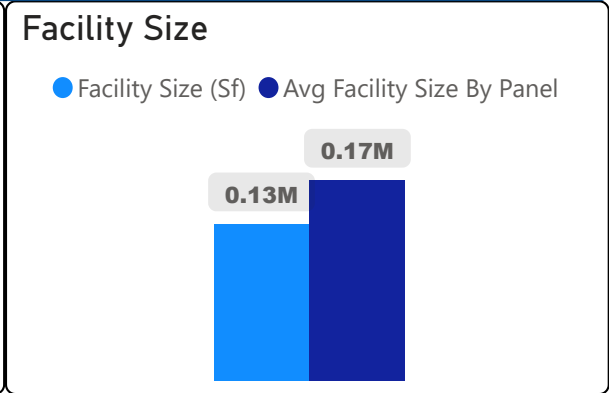

Etobicoke School of the Arts

Etobicoke School of the Arts

9-12 Secondary Ward 3 Patrick Nunziata

1,050
School Capacity

895
Enrollment

85%
2020 Utilization Rate

950
2025 Proj Enrollment

90%
2025 Utilization Rate