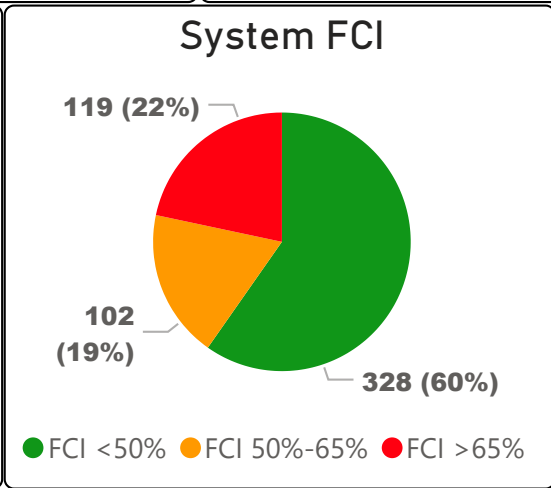

Etobicoke School of the Arts

Etobicoke School of the Arts

9-12 Secondary Ward 3 Patrick Nunziata

1,050
School Capacity

895
Enrollment

85%
2020 Utilization Rate

950
2025 Proj Enrollment

90%
2025 Utilization Rate