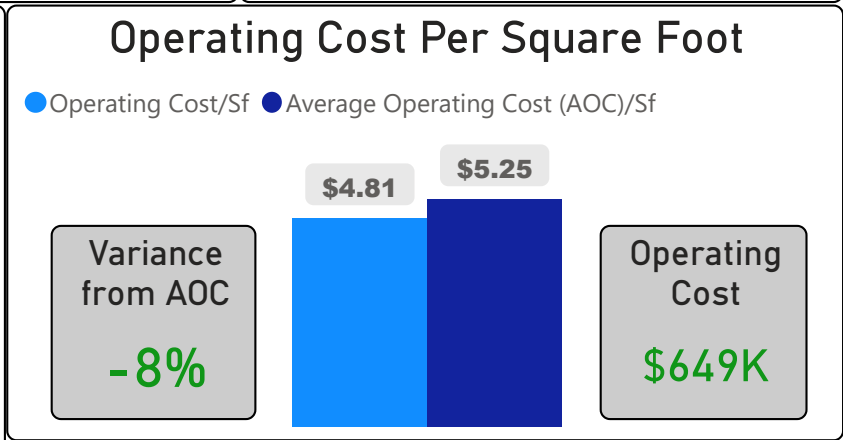

Etobicoke School of the Arts

Etobicoke School of the Arts

9-12 Secondary Ward 3 Patrick Nunziata

1,050
School Capacity

895
Enrollment

85%
2020 Utilization Rate

950
2025 Proj Enrollment

90%
2025 Utilization Rate