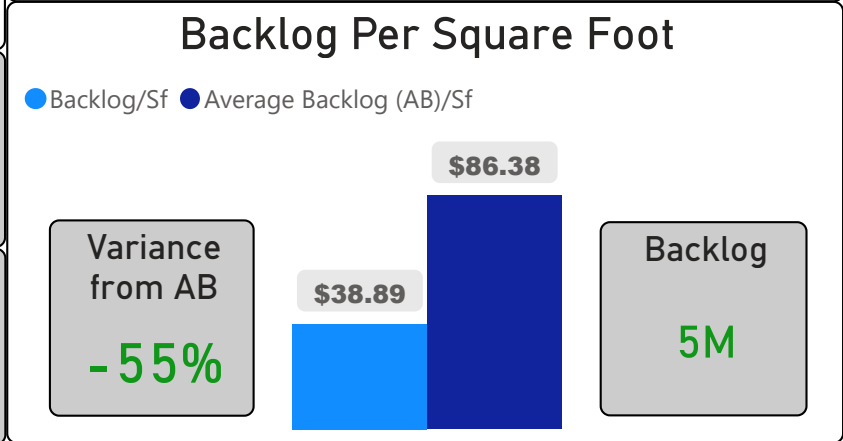

Etobicoke School of the Arts

Etobicoke School of the Arts

9-12 Secondary Ward 3 Patrick Nunziata

1,050
School Capacity

895
Enrollment

85%
2020 Utilization Rate

950
2025 Proj Enrollment

90%
2025 Utilization Rate