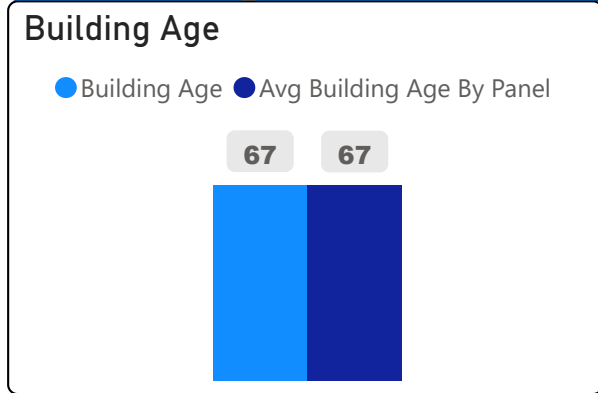

Etobicoke School of the Arts

Etobicoke School of the Arts

9-12 Secondary Ward 3 Patrick Nunziata

1,050
School Capacity

895
Enrollment

85%
2020 Utilization Rate

950
2025 Proj Enrollment

90%
2025 Utilization Rate