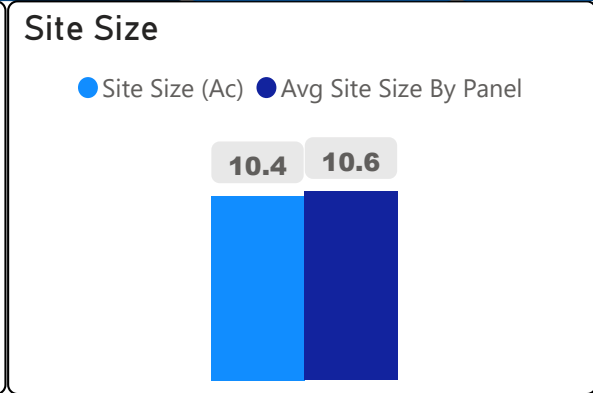

Etobicoke School of the Arts

Etobicoke School of the Arts

9-12 Secondary Ward 3 Patrick Nunziata

1,050
School Capacity

895
Enrollment

85%
2020 Utilization Rate

950
2025 Proj Enrollment

90%
2025 Utilization Rate