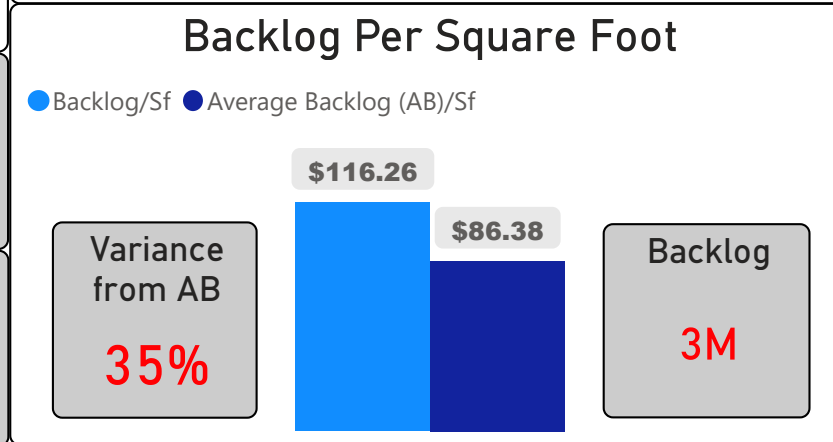

Etobicoke Year Round Alternative Centre

Etobicoke Year Round Alternative Ce... ▾

9-12 Secondary Ward 3 Patrick Nunziata

57
School Capacity

32
Enrollment

56%
2020 Utilization Rate

37
2025 Proj Enrollment

65%
2025 Utilization Rate