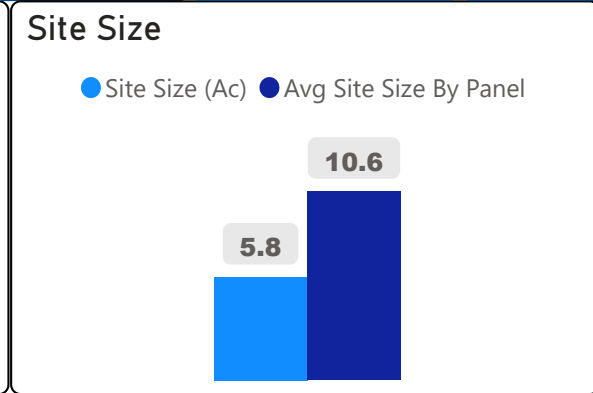

Etobicoke Year Round Alternative Centre

Etobicoke Year Round Alternative Ce... ▾

9-12 Secondary Ward 3 Patrick Nunziata

57
School Capacity

32
Enrollment

56%
2020 Utilization Rate

37
2025 Proj Enrollment

65%
2025 Utilization Rate