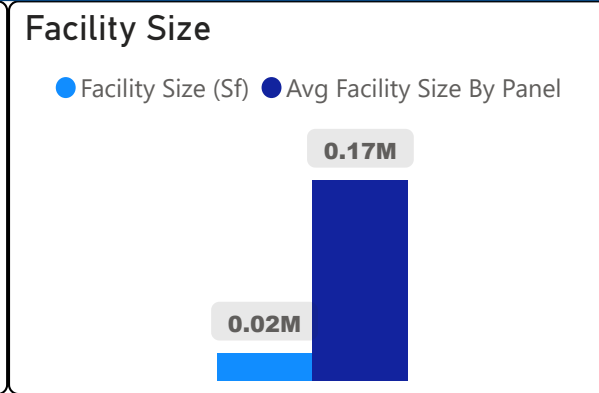

Etobicoke Year Round Alternative Centre

Etobicoke Year Round Alternative Ce... ▾

9-12 Secondary Ward 3 Patrick Nunziata

57
School Capacity

32
Enrollment

56%
2020 Utilization Rate

37
2025 Proj Enrollment

65%
2025 Utilization Rate