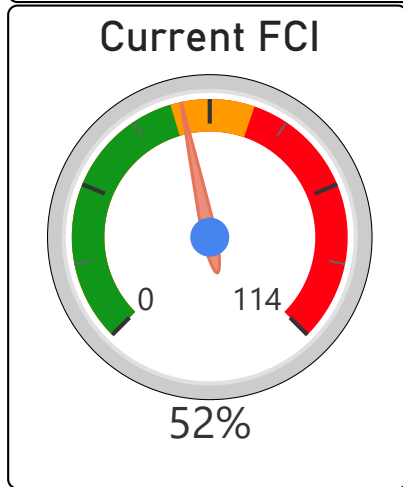

Etobicoke Year Round Alternative Centre

Etobicoke Year Round Alternative Ce... ▾

9-12 Secondary Ward 3 Patrick Nunziata

57
School Capacity

32
Enrollment

56%
2020 Utilization Rate

37
2025 Proj Enrollment

65%
2025 Utilization Rate

[Go To Google Map](#)