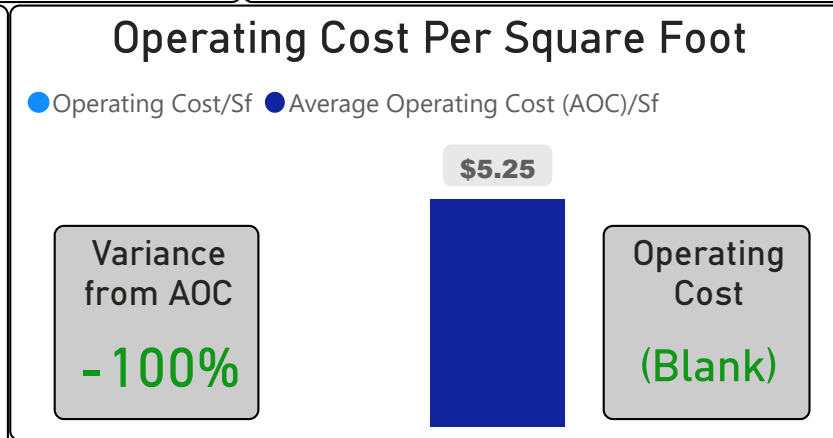

Etobicoke Year Round Alternative Centre

Etobicoke Year Round Alternative Ce... ▾

9-12 Secondary Ward 3 Patrick Nunziata

57
School Capacity

32
Enrollment

56%
2020 Utilization Rate

37
2025 Proj Enrollment

65%
2025 Utilization Rate