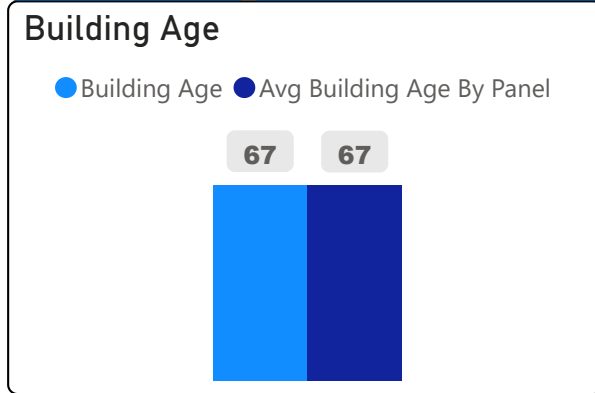

Etobicoke Year Round Alternative Centre

Etobicoke Year Round Alternative Ce... ▾

9-12 Secondary Ward 3 Patrick Nunziata

57
School Capacity

32
Enrollment

56%
2020 Utilization Rate

37
2025 Proj Enrollment

65%
2025 Utilization Rate