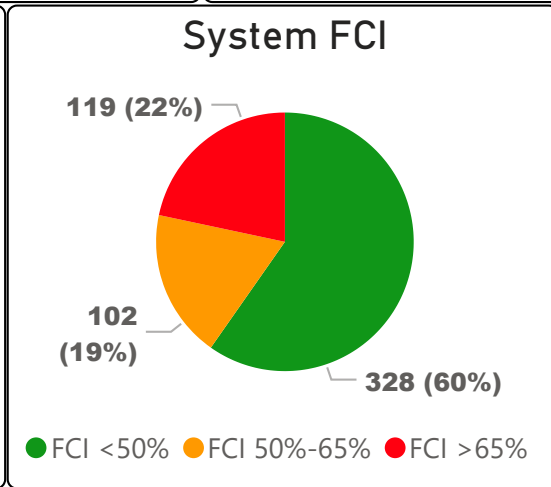

Etobicoke Year Round Alternative Centre

Etobicoke Year Round Alternative Ce... ▾

9-12 Secondary Ward 3 Patrick Nunziata

57
School Capacity

32
Enrollment

56%
2020 Utilization Rate

37
2025 Proj Enrollment

65%
2025 Utilization Rate