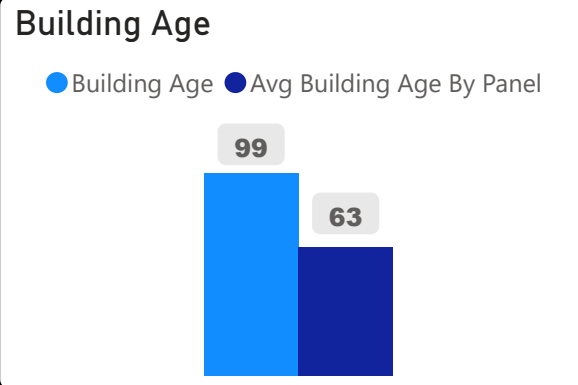

George R Gauld Junior School

George R Gauld Junior School

JK-5 Elementary Ward 3 Patrick Nunziata

179
School Capacity

213
Enrollment

119%
2020 Utilization Rate

291
2025 Proj Enrollment

163%
2025 Utilization Rate