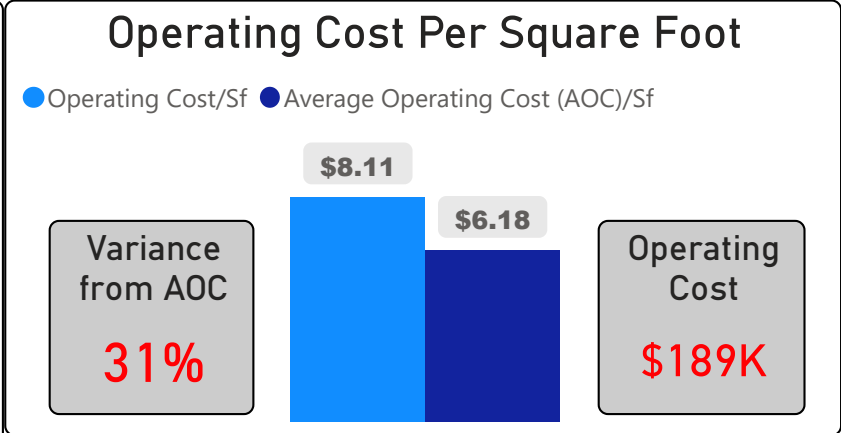

George R Gauld Junior School

George R Gauld Junior School

JK-5 Elementary Ward 3 Patrick Nunziata

179
School Capacity

213
Enrollment

119%
2020 Utilization Rate

291
2025 Proj Enrollment

163%
2025 Utilization Rate