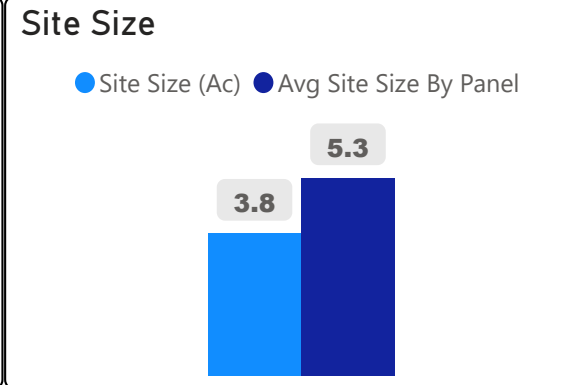

George R Gauld Junior School

George R Gauld Junior School

JK-5 Elementary Ward 3 Patrick Nunziata

179
School Capacity

213
Enrollment

119%
2020 Utilization Rate

291
2025 Proj Enrollment

163%
2025 Utilization Rate