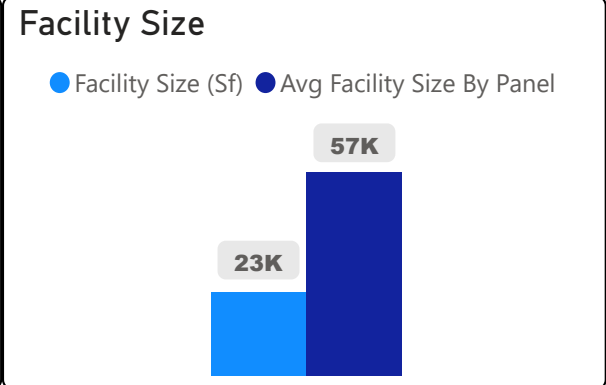

George R Gauld Junior School

George R Gauld Junior School

JK-5 Elementary Ward 3 Patrick Nunziata

179
School Capacity

213
Enrollment

119%
2020 Utilization Rate

291
2025 Proj Enrollment

163%
2025 Utilization Rate