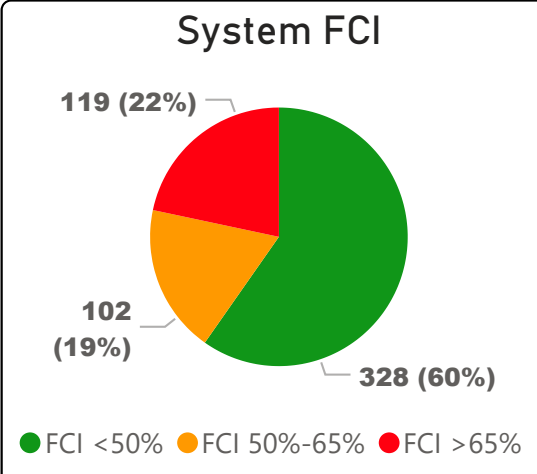

George R Gauld Junior School

George R Gauld Junior School

JK-5 Elementary Ward 3 Patrick Nunziata

179
School Capacity

213
Enrollment

119%
2020 Utilization Rate

291
2025 Proj Enrollment

163%
2025 Utilization Rate