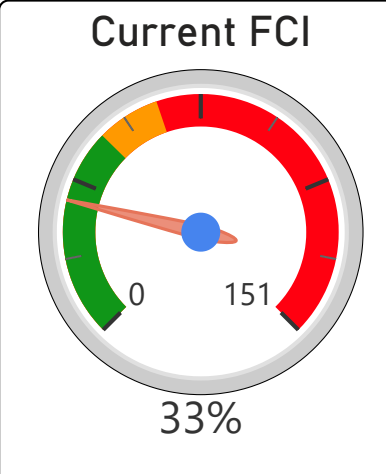

George R Gauld Junior School

George R Gauld Junior School

JK-5 Elementary Ward 3 Patrick Nunziata

179
School Capacity

213
Enrollment

119%
2020 Utilization Rate

291
2025 Proj Enrollment

163%
2025 Utilization Rate