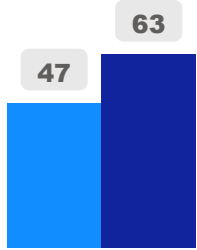

Islington Junior Middle School

Islington Junior Middle School

JK-8

Elementary

Ward 3

Patrick Nunziata

Building Age

● Building Age ● Avg Building Age By Panel