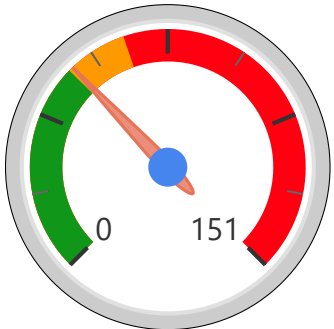

Site Size

● Site Size (Ac) ● Avg Site Size By Panel

Facility Size

● Facility Size (Sf) ● Avg Facility Size By Panel

Current FCI

System FCI

Operating Cost Per Square Foot

● Operating Cost/Sf ● Average Operating Cost (AOC)/Sf