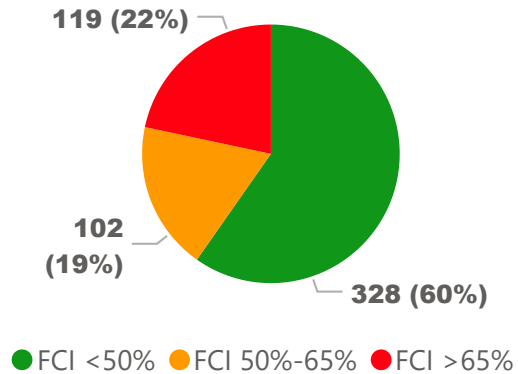

Site Size

● Site Size (Ac) ● Avg Site Size By Panel

Facility Size

● Facility Size (Sf) ● Avg Facility Size By Panel

Current FCI

System FCI

Operating Cost Per Square Foot

● Operating Cost/Sf ● Average Operating Cost (AOC)/Sf

Backlog Per Square Foot

● Backlog/Sf ● Average Backlog (AB)/Sf

635

School Capacity

526

Enrollment

83%

2020 Utilization Rate