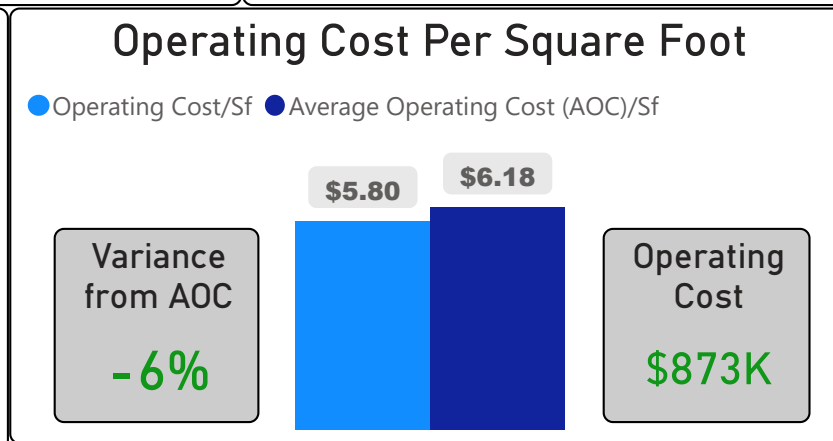

John English Junior Middle School

John English Junior Middle School

JK-8 Elementary Ward 3 Patrick Nunziata

1,002
School Capacity

841
Enrollment

84%
2020 Utilization Rate

848
2025 Proj Enrollment

85%
2025 Utilization Rate