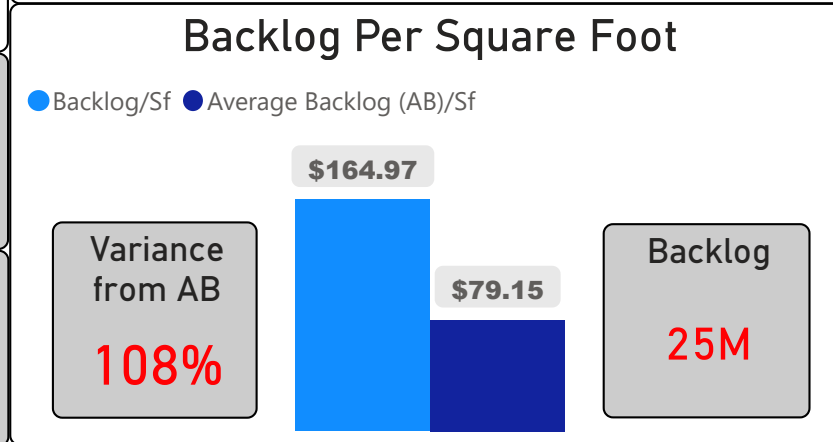

John English Junior Middle School

John English Junior Middle School

JK-8 Elementary Ward 3 Patrick Nunziata

1,002
School Capacity

841
Enrollment

84%
2020 Utilization Rate

848
2025 Proj Enrollment

85%
2025 Utilization Rate