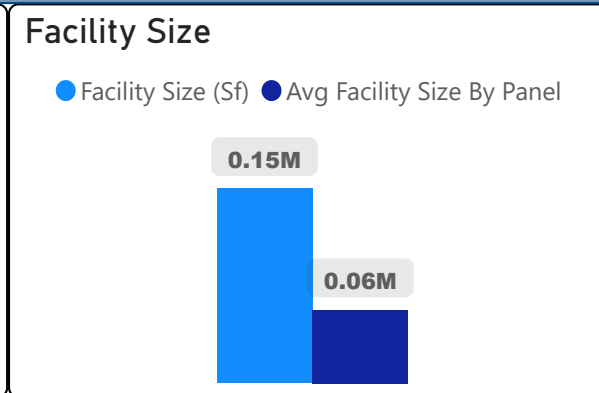

John English Junior Middle School

John English Junior Middle School

JK-8 Elementary Ward 3 Patrick Nunziata

1,002
School Capacity

841
Enrollment

84%
2020 Utilization Rate

848
2025 Proj Enrollment

85%
2025 Utilization Rate