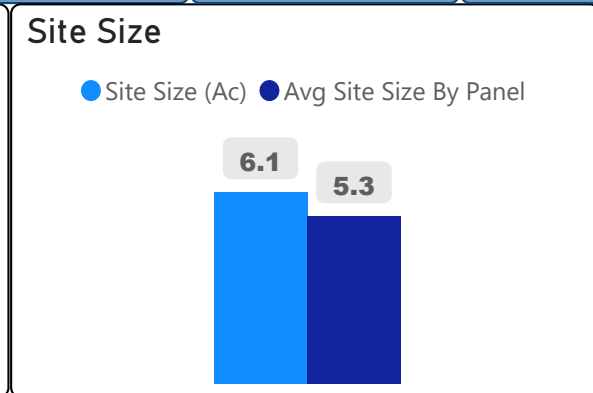

John English Junior Middle School

John English Junior Middle School

JK-8 Elementary Ward 3 Patrick Nunziata

1,002
School Capacity

841
Enrollment

84%
2020 Utilization Rate

848
2025 Proj Enrollment

85%
2025 Utilization Rate