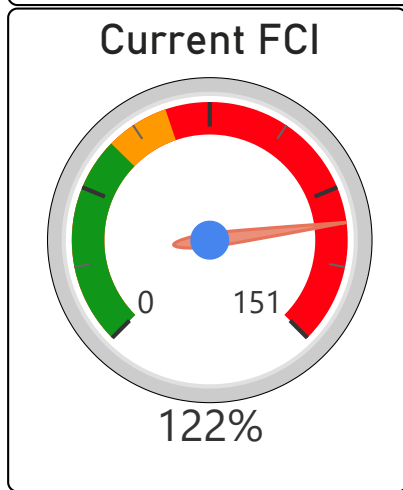

John English Junior Middle School

John English Junior Middle School

JK-8 Elementary Ward 3 Patrick Nunziata

1,002
School Capacity

841
Enrollment

84%
2020 Utilization Rate

848
2025 Proj Enrollment

85%
2025 Utilization Rate