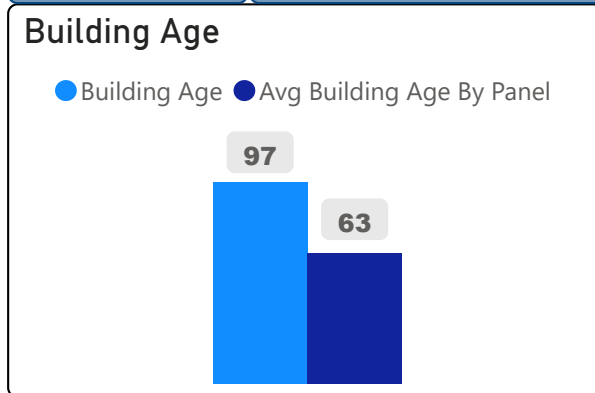

John English Junior Middle School

John English Junior Middle School

JK-8 Elementary Ward 3 Patrick Nunziata

1,002
School Capacity

841
Enrollment

84%
2020 Utilization Rate

848
2025 Proj Enrollment

85%
2025 Utilization Rate