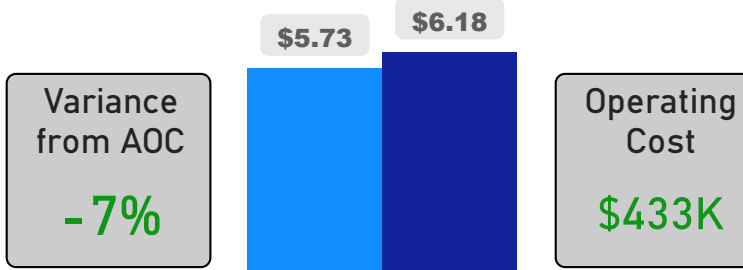

Site Size

● Site Size (Ac) ● Avg Site Size By Panel

Facility Size

● Facility Size (Sf) ● Avg Facility Size By Panel

Current FCI

System FCI

Operating Cost Per Square Foot

● Operating Cost/Sf ● Average Operating Cost (AOC)/Sf

Backlog Per Square Foot

● Backlog/Sf ● Average Backlog (AB)/Sf

721

School Capacity

634

Enrollment

88%

2020 Utilization Rate