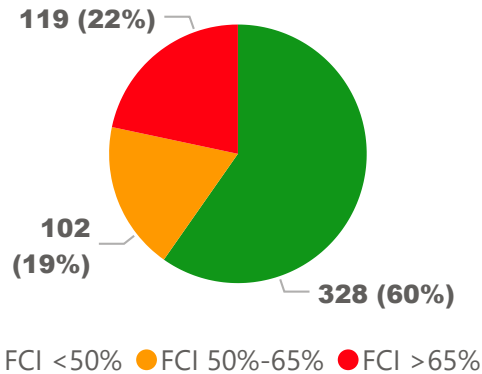

Site Size

● Site Size (Ac) ● Avg Site Size By Panel

Facility Size

● Facility Size (Sf) ● Avg Facility Size By Panel

Current FCI

System FCI

Operating Cost Per Square Foot

● Operating Cost/Sf ● Average Operating Cost (AOC)/Sf

92%

2020 Utilization Rate

118%

2025 Utilization Rate

[Go To Google Map](#)

Bing