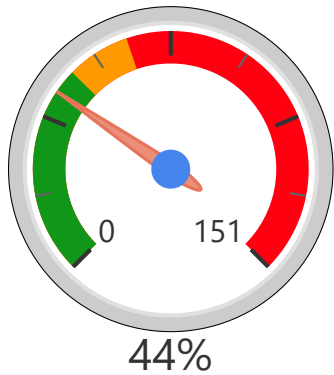

Site Size

● Site Size (Ac) ● Avg Site Size By Panel

Facility Size

● Facility Size (Sf) ● Avg Facility Size By Panel

Current FCI

System FCI

Operating Cost Per Square Foot

● Operating Cost/Sf ● Average Operating Cost (AOC)/Sf

92%

2020 Utilization Rate

118%

2025 Utilization Rate

[Go To Google Map](#)

Bing