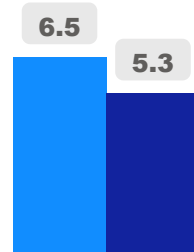

Site Size

● Site Size (Ac) ● Avg Site Size By Panel

Facility Size

● Facility Size (Sf) ● Avg Facility Size By Panel

Current FCI

System FCI

Operating Cost Per Square Foot

● Operating Cost/Sf ● Average Operating Cost (AOC)/Sf