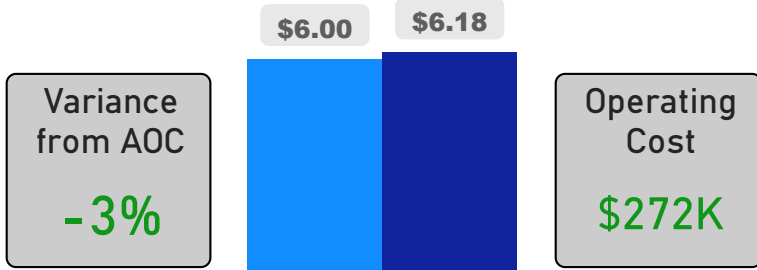

Site Size

● Site Size (Ac) ● Avg Site Size By Panel

Facility Size

● Facility Size (Sf) ● Avg Facility Size By Panel

Current FCI

System FCI

Operating Cost Per Square Foot

● Operating Cost/Sf ● Average Operating Cost (AOC)/Sf

Backlog Per Square Foot

● Backlog/Sf ● Average Backlog (AB)/Sf

304

School Capacity

161

Enrollment

53%

2020 Utilization Rate