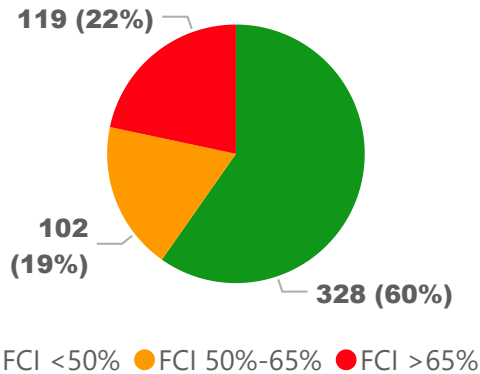

Site Size

● Site Size (Ac) ● Avg Site Size By Panel

Facility Size

● Facility Size (Sf) ● Avg Facility Size By Panel

Current FCI

System FCI

Operating Cost Per Square Foot

● Operating Cost/Sf ● Average Operating Cost (AOC)/Sf

Backlog Per Square Foot

● Backlog/Sf ● Average Backlog (AB)/Sf

304

School Capacity

161

Enrollment

53%

2020 Utilization Rate