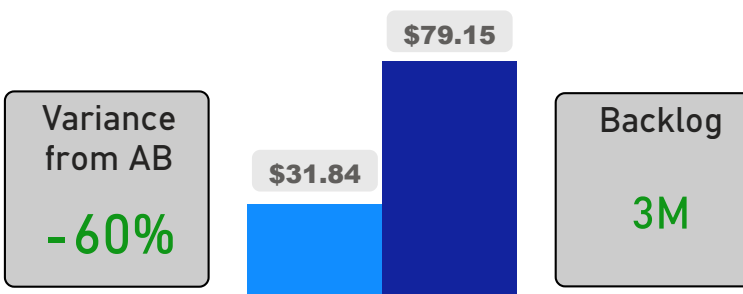

Backlog Per Square Foot

● Backlog/Sf ● Average Backlog (AB)/Sf