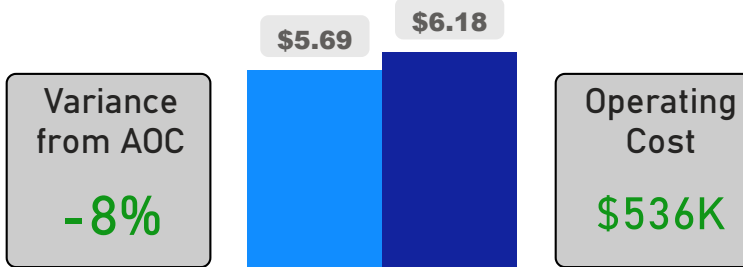

Site Size

● Site Size (Ac) ● Avg Site Size By Panel

Facility Size

● Facility Size (Sf) ● Avg Facility Size By Panel

Current FCI

System FCI

Operating Cost Per Square Foot

● Operating Cost/Sf ● Average Operating Cost (AOC)/Sf

Backlog Per Square Foot

● Backlog/Sf ● Average Backlog (AB)/Sf

499

School Capacity

423

Enrollment

85%

2020 Utilization Rate