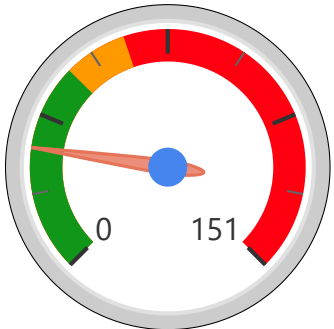

Brookview Middle School

Brookview Middle School

6-8

Elementary

Ward 4

Christopher Mammoliti

Building Age

● Building Age ● Avg Building Age By Panel

Site Size

● Site Size (Ac) ● Avg Site Size By Panel

Facility Size

● Facility Size (Sf) ● Avg Facility Size By Panel

Current FCI

System FCI

Operating Cost Per Square Foot

● Operating Cost/Sf ● Average Operating Cost (AOC)/Sf