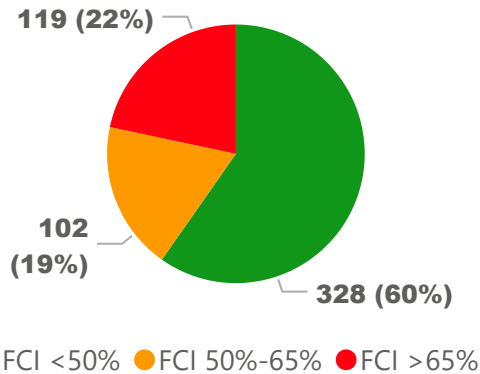

Site Size

● Site Size (Ac) ● Avg Site Size By Panel

Facility Size

● Facility Size (Sf) ● Avg Facility Size By Panel

Current FCI

System FCI

Operating Cost Per Square Foot

● Operating Cost/Sf ● Average Operating Cost (AOC)/Sf

Backlog Per Square Foot

● Backlog/Sf ● Average Backlog (AB)/Sf

277

School Capacity

224

Enrollment

81%

2020 Utilization Rate