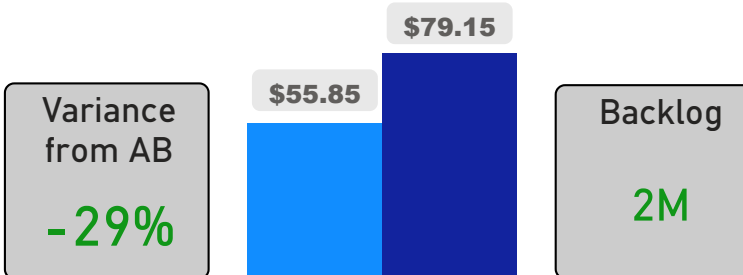

Backlog Per Square Foot

● Backlog/Sf ● Average Backlog (AB)/Sf