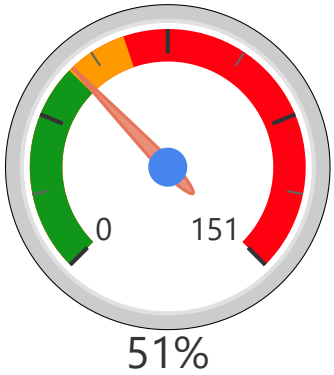

Daystrom Public School

Daystrom Public School

JK-5

Elementary

Ward 4

Christopher Mammoliti

Building Age

● Building Age ● Avg Building Age By Panel

Site Size

● Site Size (Ac) ● Avg Site Size By Panel

Facility Size

● Facility Size (Sf) ● Avg Facility Size By Panel

Current FCI

System FCI

Operating Cost Per Square Foot

● Operating Cost/Sf ● Average Operating Cost (AOC)/Sf