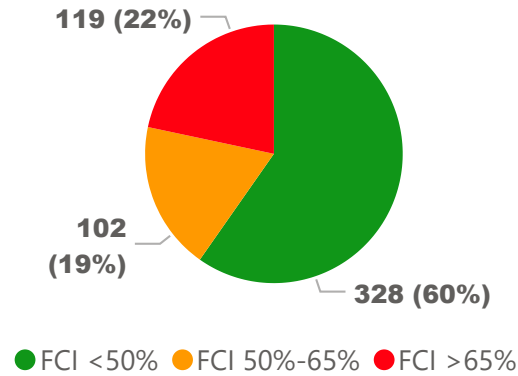

Site Size

● Site Size (Ac) ● Avg Site Size By Panel

Facility Size

● Facility Size (Sf) ● Avg Facility Size By Panel

Current FCI

System FCI

Operating Cost Per Square Foot

● Operating Cost/Sf ● Average Operating Cost (AOC)/Sf

Backlog Per Square Foot

● Backlog/Sf ● Average Backlog (AB)/Sf

651

School Capacity

412

Enrollment

63%

2020 Utilization Rate