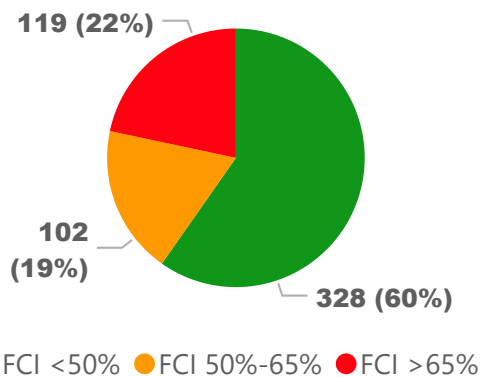

Site Size

● Site Size (Ac) ● Avg Site Size By Panel

Facility Size

● Facility Size (Sf) ● Avg Facility Size By Panel

Current FCI

System FCI

Operating Cost Per Square Foot

● Operating Cost/Sf ● Average Operating Cost (AOC)/Sf

Backlog Per Square Foot

● Backlog/Sf ● Average Backlog (AB)/Sf

545

School Capacity

390

Enrollment

72%

2020 Utilization Rate