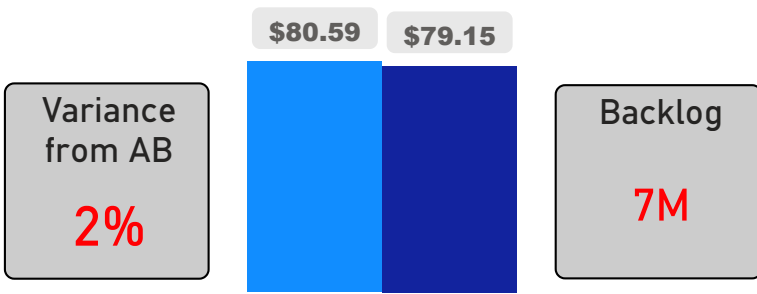

Site Size

● Site Size (Ac) ● Avg Site Size By Panel

Facility Size

● Facility Size (Sf) ● Avg Facility Size By Panel

Current FCI

System FCI

Operating Cost Per Square Foot

● Operating Cost/Sf ● Average Operating Cost (AOC)/Sf

Backlog Per Square Foot

● Backlog/Sf ● Average Backlog (AB)/Sf

539

School Capacity

373

Enrollment

69%

2020 Utilization Rate