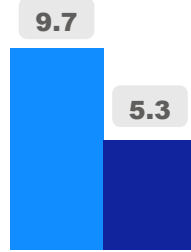

Elia Middle School

Elia Middle School

6-8

Elementary

Ward 4

Christopher Mammoliti

Building Age

● Building Age ● Avg Building Age By Panel

Site Size

● Site Size (Ac) ● Avg Site Size By Panel

Facility Size

● Facility Size (Sf) ● Avg Facility Size By Panel

Current FCI

System FCI

Operating Cost Per Square Foot

● Operating Cost/Sf ● Average Operating Cost (AOC)/Sf