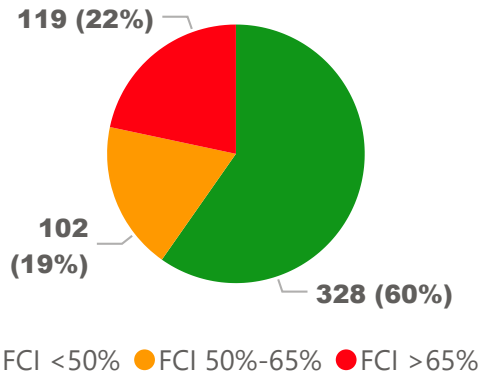

Site Size

● Site Size (Ac) ● Avg Site Size By Panel

Facility Size

● Facility Size (Sf) ● Avg Facility Size By Panel

Current FCI

System FCI

Operating Cost Per Square Foot

● Operating Cost/Sf ● Average Operating Cost (AOC)/Sf

Backlog Per Square Foot

● Backlog/Sf ● Average Backlog (AB)/Sf

539

School Capacity

373

Enrollment

69%

2020 Utilization Rate