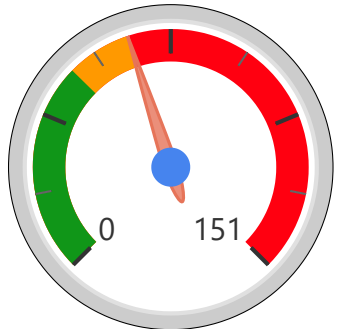

Elia Middle School

Elia Middle School

6-8

Elementary

Ward 4

Christopher Mammoliti

Building Age

● Building Age ● Avg Building Age By Panel

Site Size

● Site Size (Ac) ● Avg Site Size By Panel

Facility Size

● Facility Size (Sf) ● Avg Facility Size By Panel

Current FCI

System FCI

Operating Cost Per Square Foot

● Operating Cost/Sf ● Average Operating Cost (AOC)/Sf