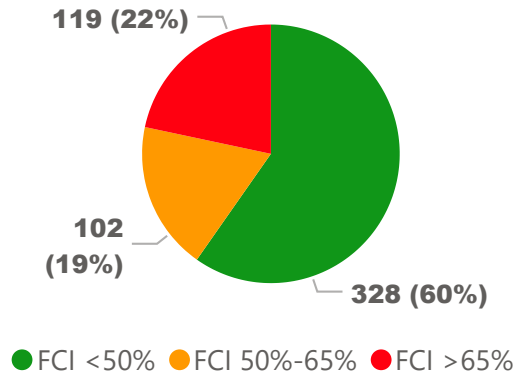

Site Size

● Site Size (Ac) ● Avg Site Size By Panel

Facility Size

● Facility Size (Sf) ● Avg Facility Size By Panel

Current FCI

System FCI

Operating Cost Per Square Foot

● Operating Cost/Sf ● Average Operating Cost (AOC)/Sf

62%

2020 Utilization Rate

69%

2025 Utilization Rate

[Go To Google Map](#)

Bing