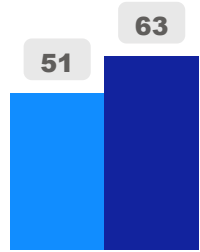

Firgrove Public School

Firgrove Public School

JK-5

Elementary

Ward 4

Christopher Mammoliti

Building Age

● Building Age ● Avg Building Age By Panel