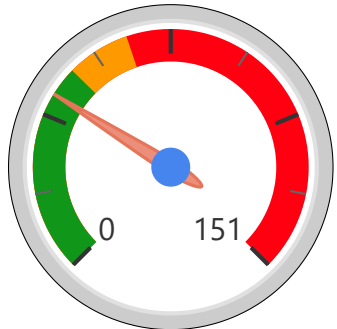

Firgrove Public School

Firgrove Public School

JK-5

Elementary

Ward 4

Christopher Mammoliti

Building Age

● Building Age ● Avg Building Age By Panel

Site Size

● Site Size (Ac) ● Avg Site Size By Panel

Facility Size

● Facility Size (Sf) ● Avg Facility Size By Panel

Current FCI

System FCI

Operating Cost Per Square Foot

● Operating Cost/Sf ● Average Operating Cost (AOC)/Sf

62%

2020 Utilization Rate

69%

2025 Utilization Rate

[Go To Google Map](#)

Bing