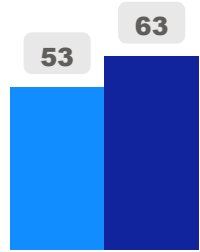

# Humber Summit Middle School

Humber Summit Middle School

6-8

Elementary

Ward 4

Christopher Mammoliti

## Building Age

● Building Age ● Avg Building Age By Panel