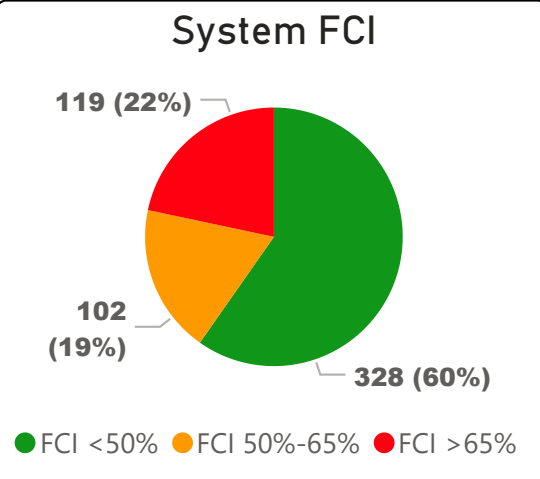

Lamberton Public School

Lamberton Public School

JK-5 Elementary Ward 4 Christopher Mammoliti

366
School Capacity

367
Enrollment

100%
2020 Utilization Rate

429
2025 Proj Enrollment

117%
2025 Utilization Rate