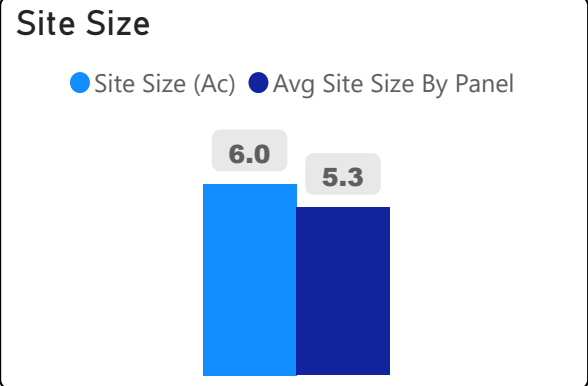

Lamberton Public School

Lamberton Public School

JK-5 Elementary Ward 4 Christopher Mammoliti

366
School Capacity

367
Enrollment

100%
2020 Utilization Rate

429
2025 Proj Enrollment

117%
2025 Utilization Rate