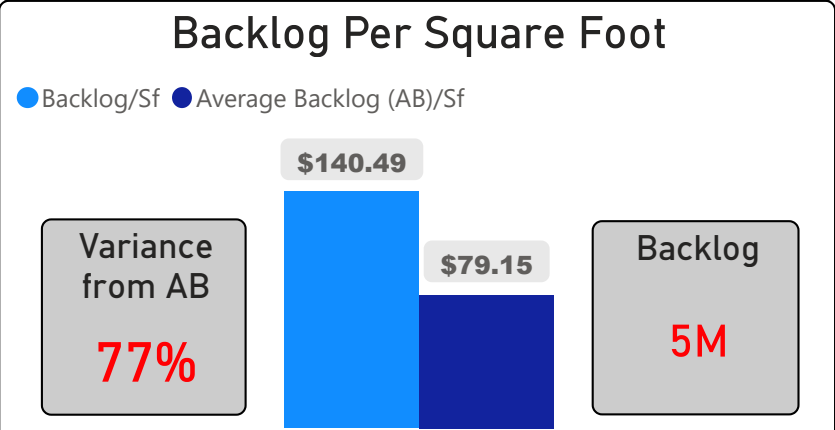

Lamberton Public School

Lamberton Public School

JK-5 Elementary Ward 4 Christopher Mammoliti

366
School Capacity

367
Enrollment

100%
2020 Utilization Rate

429
2025 Proj Enrollment

117%
2025 Utilization Rate