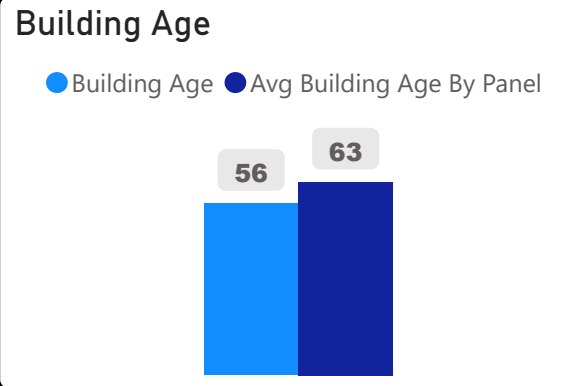

Lamberton Public School

Lamberton Public School

JK-5 Elementary Ward 4 Christopher Mammoliti

366
School Capacity

367
Enrollment

100%
2020 Utilization Rate

429
2025 Proj Enrollment

117%
2025 Utilization Rate