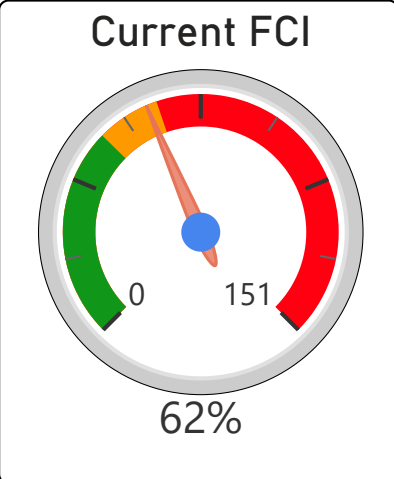

Lamberton Public School

Lamberton Public School

JK-5 Elementary Ward 4 Christopher Mammoliti

366
School Capacity

367
Enrollment

100%
2020 Utilization Rate

429
2025 Proj Enrollment

117%
2025 Utilization Rate

[Go To Google Map](#)