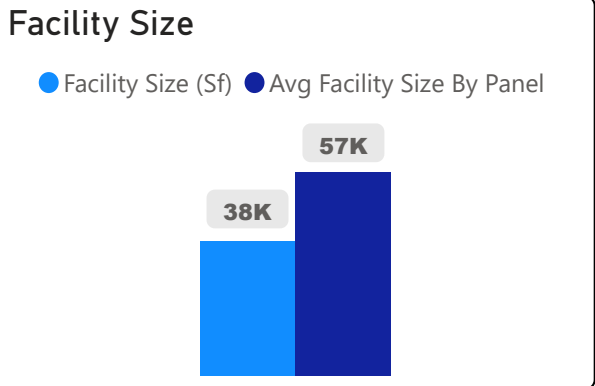

Lamberton Public School

Lamberton Public School

JK-5 Elementary Ward 4 Christopher Mammoliti

366
School Capacity

367
Enrollment

100%
2020 Utilization Rate

429
2025 Proj Enrollment

117%
2025 Utilization Rate