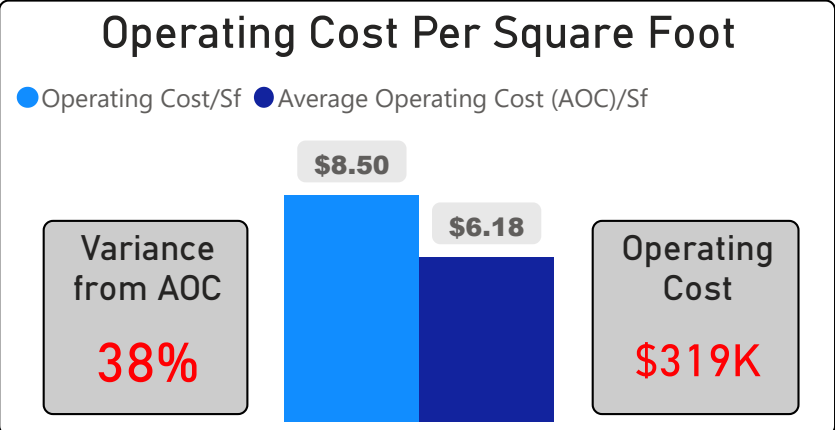

Lamberton Public School

Lamberton Public School

JK-5 Elementary Ward 4 Christopher Mammoliti

366
School Capacity

367
Enrollment

100%
2020 Utilization Rate

429
2025 Proj Enrollment

117%
2025 Utilization Rate