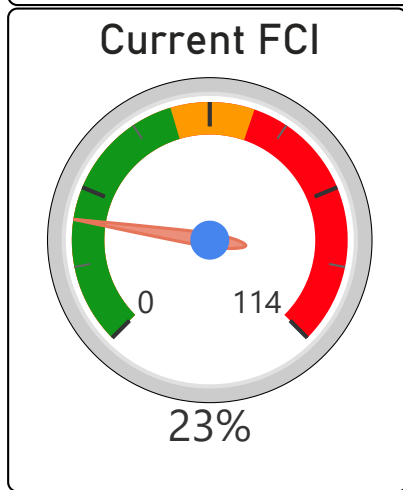

Westview Centennial Secondary School

Westview Centennial Secondary Sch... ▾

9-12 Secondary Ward 4 Christopher Mammoliti

1,581
School Capacity

821
Enrollment

52%
2020 Utilization Rate

850
2025 Proj Enrollment

54%
2025 Utilization Rate