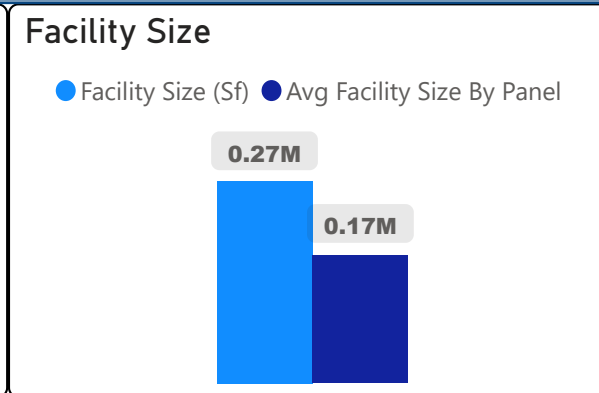

Westview Centennial Secondary School

Westview Centennial Secondary Sch... ▾

9-12 Secondary Ward 4 Christopher Mammoliti

1,581
School Capacity

821
Enrollment

52%
2020 Utilization Rate

850
2025 Proj Enrollment