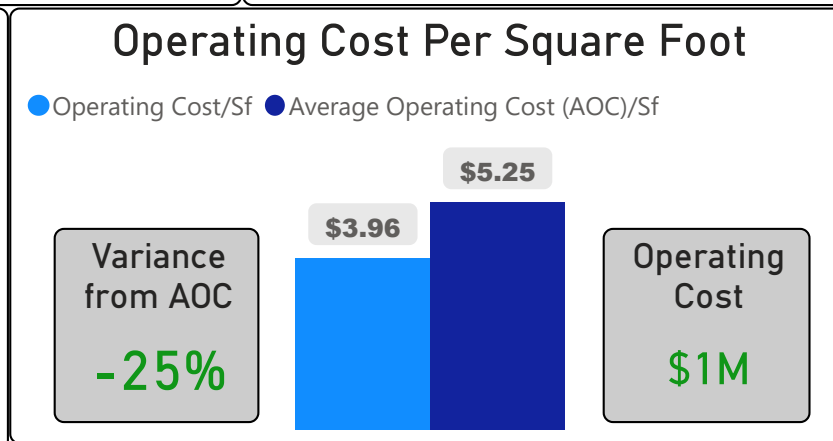

Westview Centennial Secondary School

Westview Centennial Secondary Sch... ▾

9-12 Secondary Ward 4 Christopher Mammoliti

1,581
School Capacity

821
Enrollment

52%
2020 Utilization Rate

850
2025 Proj Enrollment