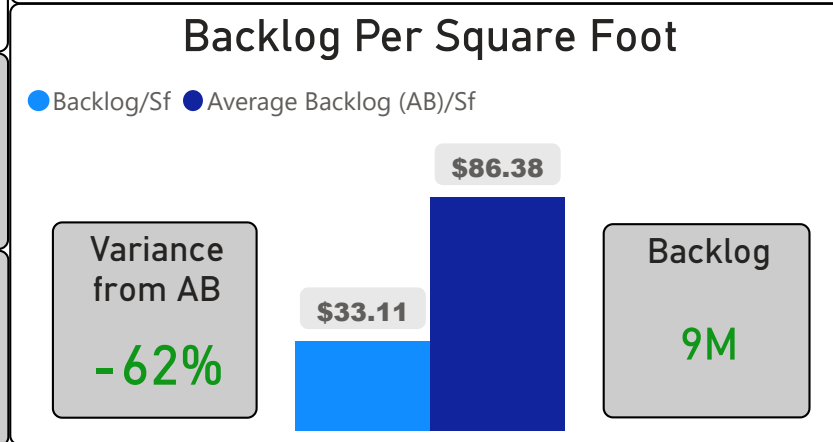

Westview Centennial Secondary School

Westview Centennial Secondary Sch... ▾

9-12 Secondary Ward 4 Christopher Mammoliti

1,581
School Capacity

821
Enrollment

52%
2020 Utilization Rate

850
2025 Proj Enrollment