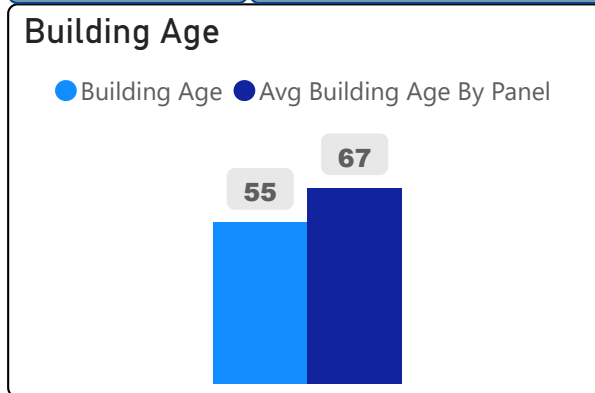

Westview Centennial Secondary School

Westview Centennial Secondary Sch... ▾

9-12 Secondary Ward 4 Christopher Mammoliti

1,581
School Capacity

821
Enrollment

52%
2020 Utilization Rate

850
2025 Proj Enrollment