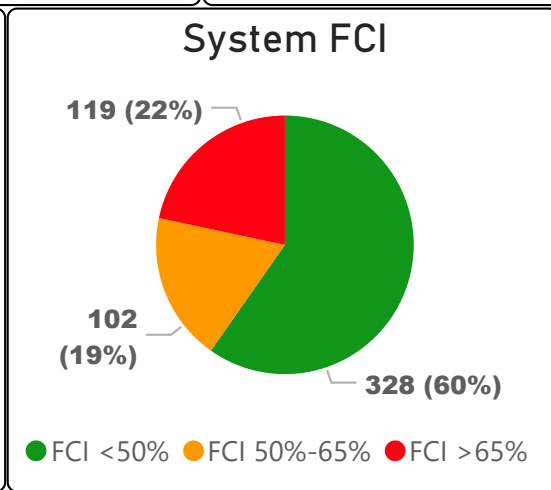

Westview Centennial Secondary School

Westview Centennial Secondary Sch... ▾

9-12 Secondary Ward 4 Christopher Mammoliti

1,581
School Capacity

821
Enrollment

52%
2020 Utilization Rate

850
2025 Proj Enrollment

54%
2025 Utilization Rate