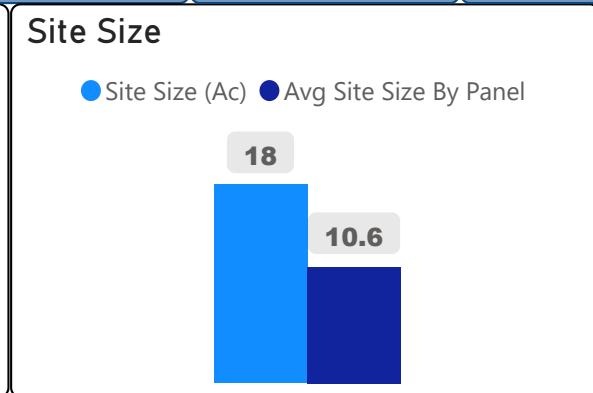

Westview Centennial Secondary School

Westview Centennial Secondary Sch... ▾

9-12 Secondary Ward 4 Christopher Mammoliti

1,581
School Capacity

821
Enrollment

52%
2020 Utilization Rate

850
2025 Proj Enrollment