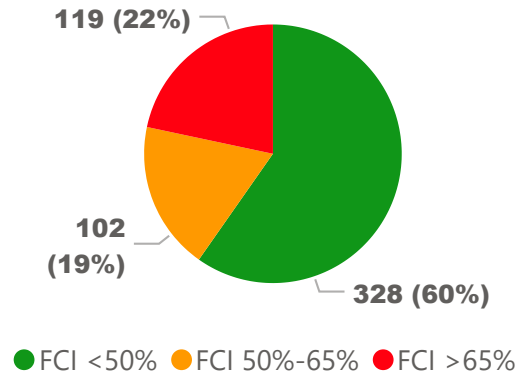

Site Size

● Site Size (Ac) ● Avg Site Size By Panel

Facility Size

● Facility Size (Sf) ● Avg Facility Size By Panel

Current FCI

System FCI

Operating Cost Per Square Foot

● Operating Cost/Sf ● Average Operating Cost (AOC)/Sf

Backlog Per Square Foot

● Backlog/Sf ● Average Backlog (AB)/Sf

174
School Capacity

170
Enrollment

98%
2020 Utilization Rate

203
2025 Proj Enrollment

117%
2025 Utilization Rate

[Go To Google Map](#)