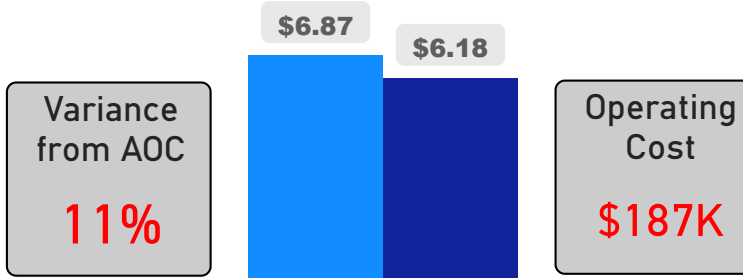

Site Size

● Site Size (Ac) ● Avg Site Size By Panel

Facility Size

● Facility Size (Sf) ● Avg Facility Size By Panel

Current FCI

System FCI

Operating Cost Per Square Foot

● Operating Cost/Sf ● Average Operating Cost (AOC)/Sf

Backlog Per Square Foot

● Backlog/Sf ● Average Backlog (AB)/Sf

174
School Capacity

170
Enrollment

98%
2020 Utilization Rate

203
2025 Proj Enrollment

117%
2025 Utilization Rate

[Go To Google Map](#)