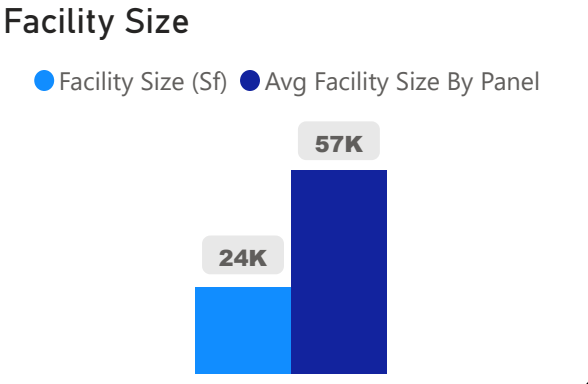

Downsview Public School

Downsview Public School

JK-5 Elementary Ward 5 Alexandra Lukka

205
School Capacity

239
Enrollment

117%
2020 Utilization Rate

347
2025 Proj Enrollment

169%
2025 Utilization Rate