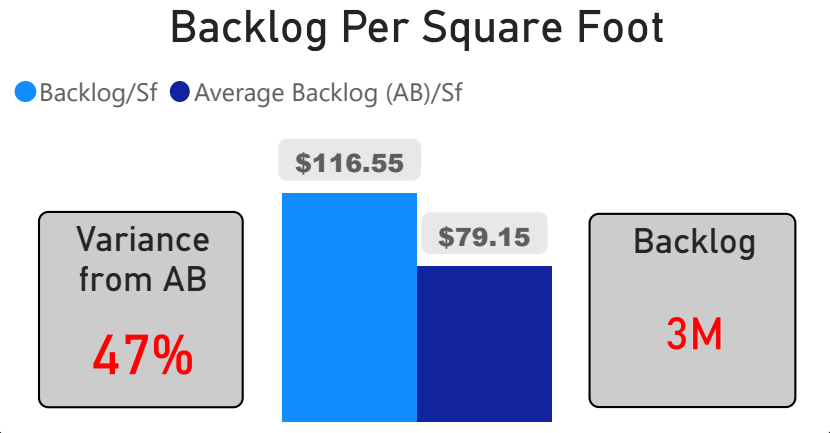

Downsview Public School

Downsview Public School

JK-5 Elementary Ward 5 Alexandra Lukka

205
School Capacity

239
Enrollment

117%
2020 Utilization Rate

347
2025 Proj Enrollment

169%
2025 Utilization Rate