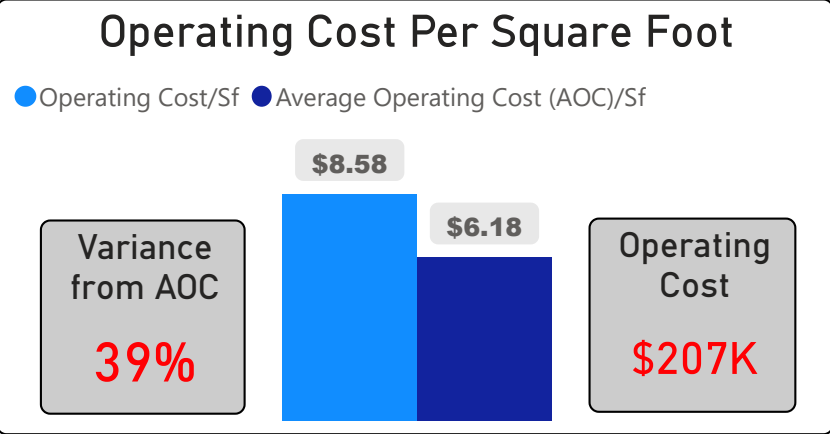

Downsview Public School

Downsview Public School

JK-5 Elementary Ward 5 Alexandra Lukka

205
School Capacity

239
Enrollment

117%
2020 Utilization Rate

347
2025 Proj Enrollment

169%
2025 Utilization Rate