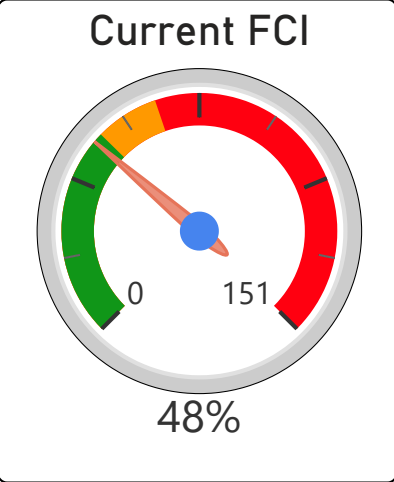

Downsview Public School

Downsview Public School

JK-5 Elementary Ward 5 Alexandra Lukka

205
School Capacity

239
Enrollment

117%
2020 Utilization Rate

347
2025 Proj Enrollment

169%
2025 Utilization Rate

[Go To Google Map](#)

Bing