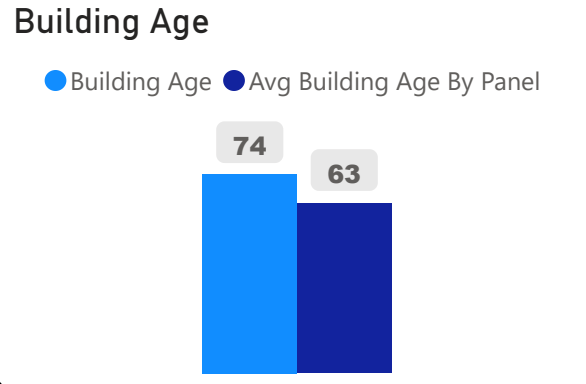

Downsview Public School

Downsview Public School

JK-5 Elementary Ward 5 Alexandra Lukka

205
School Capacity

239
Enrollment

117%
2020 Utilization Rate

347
2025 Proj Enrollment

169%
2025 Utilization Rate