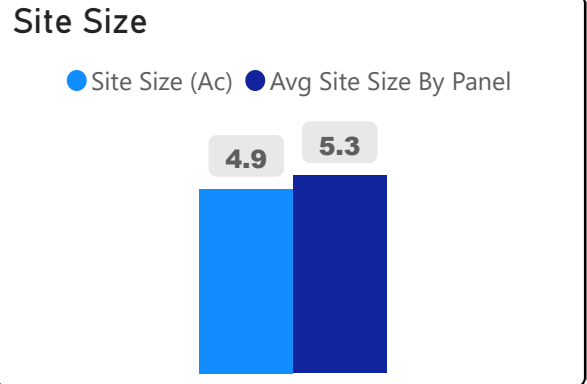

Downsview Public School

Downsview Public School

JK-5 Elementary Ward 5 Alexandra Lukka

205
School Capacity

239
Enrollment

117%
2020 Utilization Rate

347
2025 Proj Enrollment

169%
2025 Utilization Rate