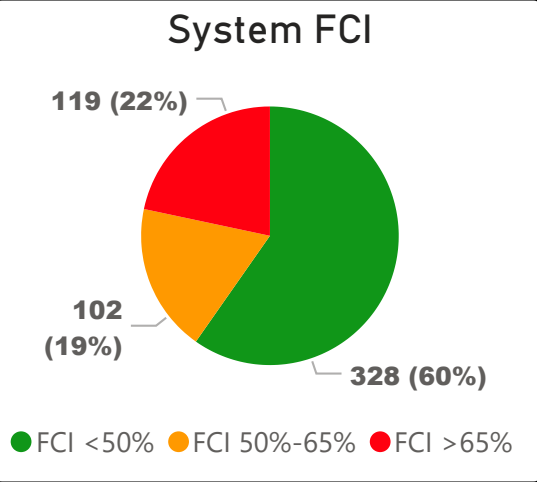

Downsview Public School

Downsview Public School

JK-5 Elementary Ward 5 Alexandra Lukka

205
School Capacity

239
Enrollment

117%
2020 Utilization Rate

347
2025 Proj Enrollment

169%
2025 Utilization Rate