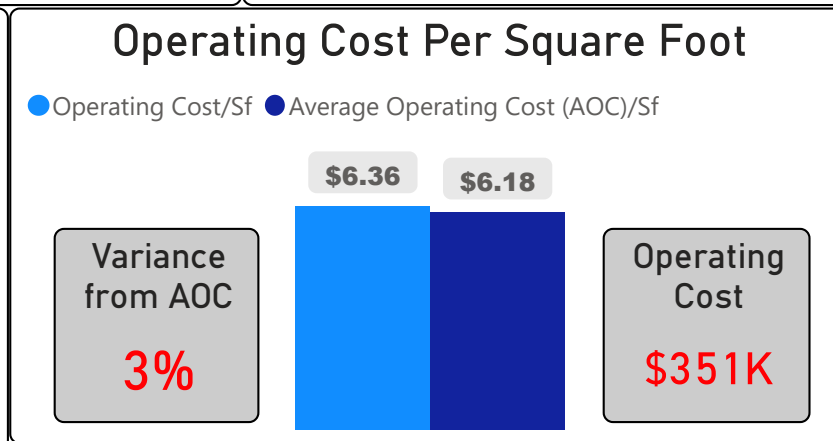

# Faywood Arts-Based Curriculum School

Faywood Arts-Based Curriculum Sch... ▾

JK-8      Elementary      Ward 5      Alexandra Lulka

**440**  
School Capacity

**494**  
Enrollment

**112%**  
2020 Utilization Rate