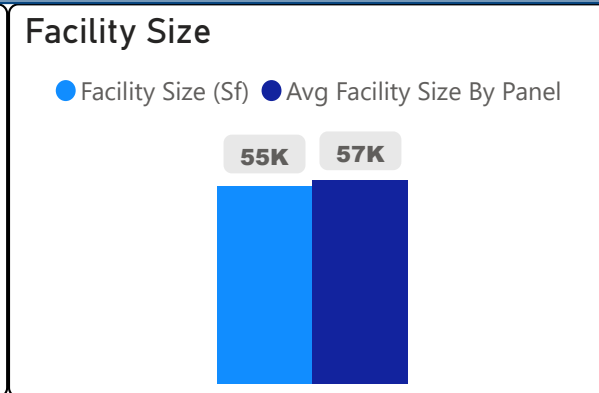

# Faywood Arts-Based Curriculum School

Faywood Arts-Based Curriculum Sch... ▾

JK-8      Elementary      Ward 5      Alexandra Lulka

**440**  
School Capacity

**494**  
Enrollment

**112%**  
2020 Utilization Rate