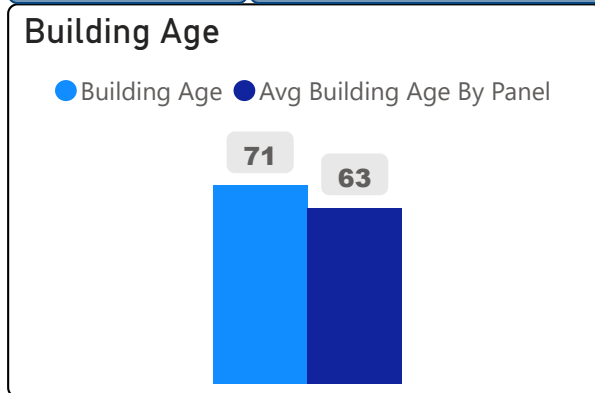

# Faywood Arts-Based Curriculum School

Faywood Arts-Based Curriculum Sch... ▾

JK-8      Elementary      Ward 5      Alexandra Lulka

**440**  
School Capacity

**494**  
Enrollment

**112%**  
2020 Utilization Rate