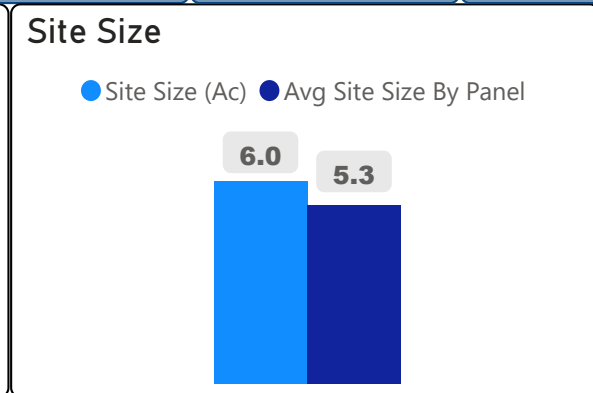

# Faywood Arts-Based Curriculum School

Faywood Arts-Based Curriculum Sch... ▾

JK-8      Elementary      Ward 5      Alexandra Lulka

**440**  
School Capacity

**494**  
Enrollment

**112%**  
2020 Utilization Rate