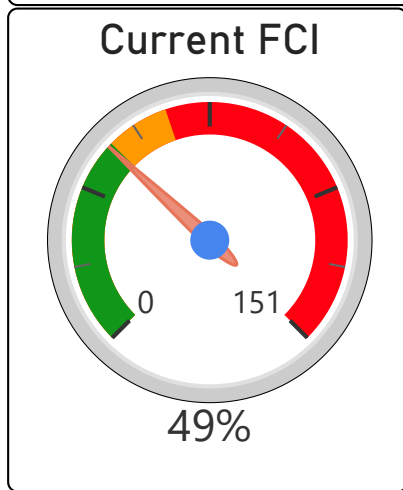

# Faywood Arts-Based Curriculum School

Faywood Arts-Based Curriculum Sch... ▾

JK-8      Elementary      Ward 5      Alexandra Lulka

**440**  
School Capacity

**494**  
Enrollment

**112%**  
2020 Utilization Rate

**645**  
2025 Proj Enrollment

**147%**  
2025 Utilization Rate

[Go To Google Map](#)

Bing