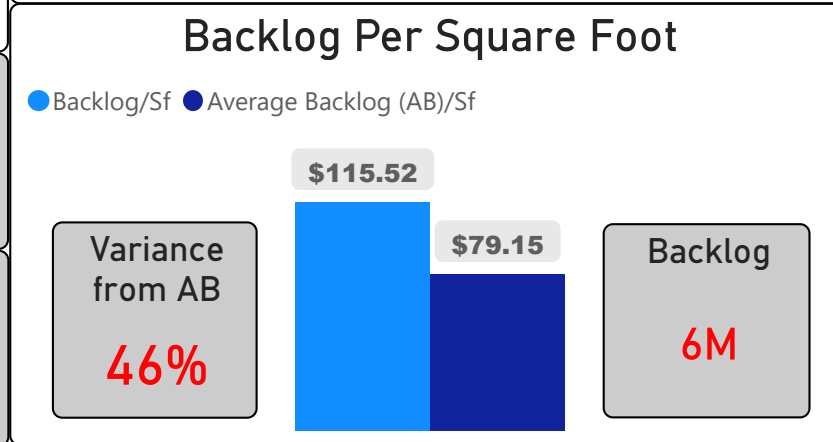

440
School Capacity

494
Enrollment

112%
2020 Utilization Rate

645
2025 Proj Enrollment

147%
2025 Utilization Rate