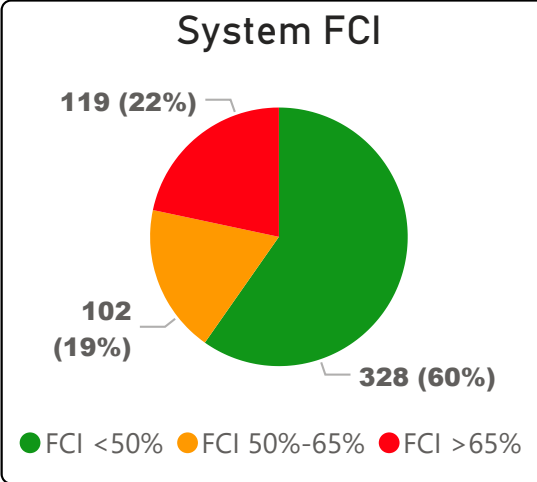

Highview Public School

Highview Public School

JK-5 Elementary Ward 5 Alexandra Lulka

203
School Capacity

188
Enrollment

93%
2020 Utilization Rate

239
2025 Proj Enrollment

118%
2025 Utilization Rate