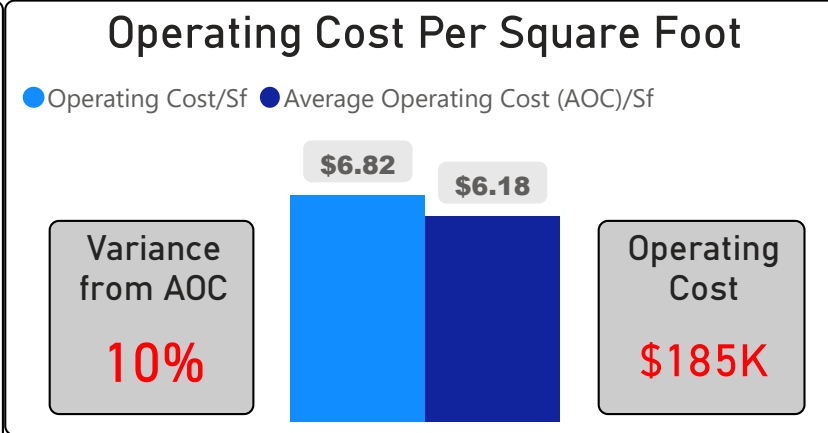

Highview Public School

Highview Public School

JK-5 Elementary Ward 5 Alexandra Lulka

203
School Capacity

188
Enrollment

93%
2020 Utilization Rate

239
2025 Proj Enrollment

118%
2025 Utilization Rate