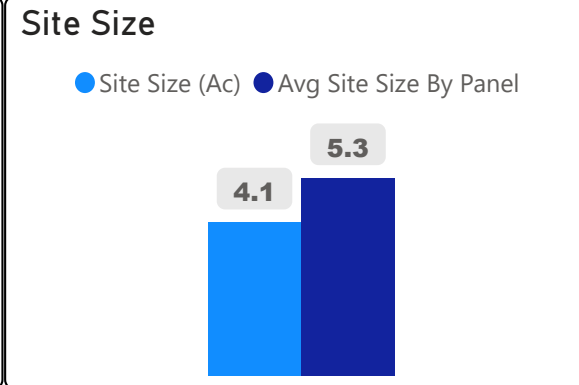

Highview Public School

Highview Public School

JK-5 Elementary Ward 5 Alexandra Lulka

203
School Capacity

188
Enrollment

93%
2020 Utilization Rate

239
2025 Proj Enrollment

118%
2025 Utilization Rate