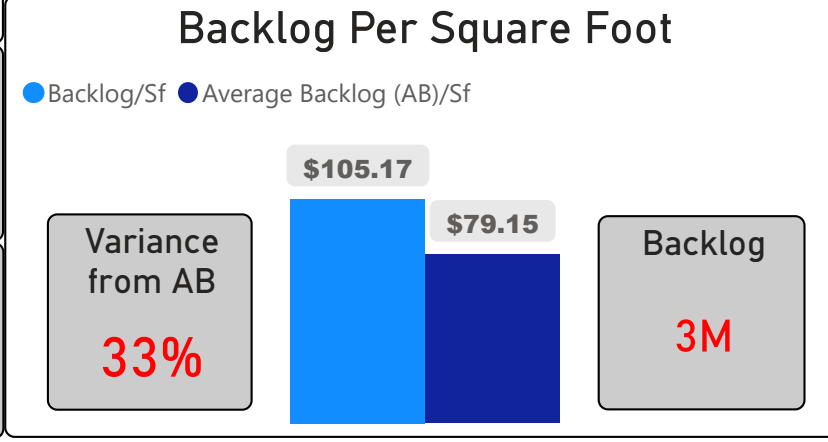

Highview Public School

Highview Public School

JK-5 Elementary Ward 5 Alexandra Lulka

203
School Capacity

188
Enrollment

93%
2020 Utilization Rate

239
2025 Proj Enrollment

118%
2025 Utilization Rate