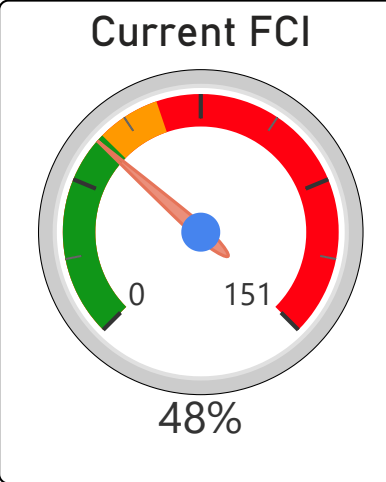

Highview Public School

Highview Public School

JK-5 Elementary Ward 5 Alexandra Lulka

203
School Capacity

188
Enrollment

93%
2020 Utilization Rate

239
2025 Proj Enrollment

118%
2025 Utilization Rate

[Go To Google Map](#)