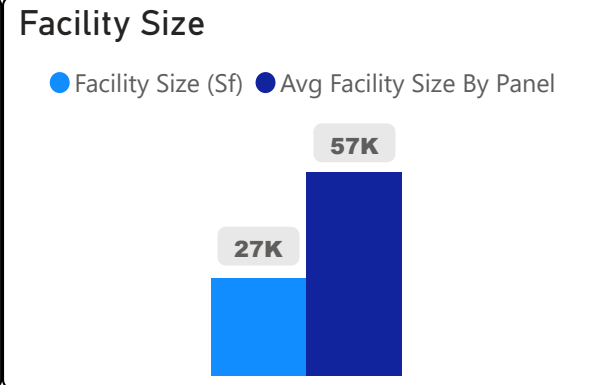

Highview Public School

Highview Public School

JK-5 Elementary Ward 5 Alexandra Lulka

203
School Capacity

188
Enrollment

93%
2020 Utilization Rate

239
2025 Proj Enrollment

118%
2025 Utilization Rate