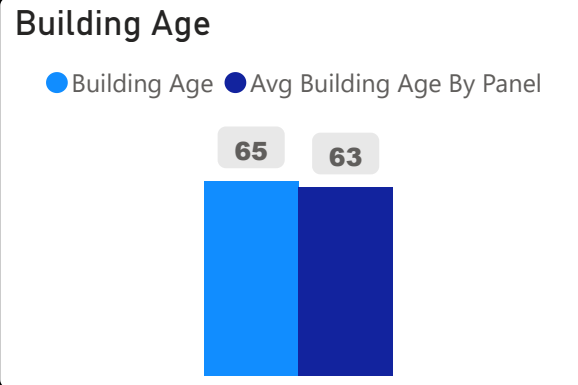

Highview Public School

Highview Public School

JK-5 Elementary Ward 5 Alexandra Lulka

203
School Capacity

188
Enrollment

93%
2020 Utilization Rate

239
2025 Proj Enrollment

118%
2025 Utilization Rate