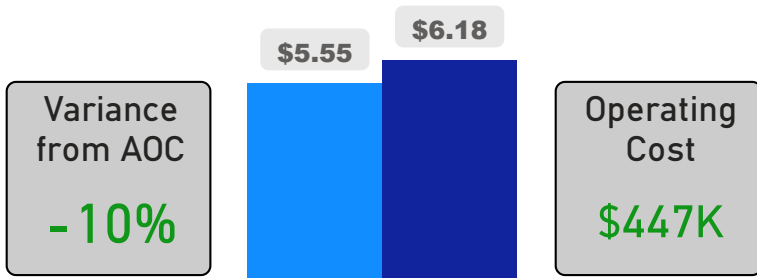

Site Size

● Site Size (Ac) ● Avg Site Size By Panel

Facility Size

● Facility Size (Sf) ● Avg Facility Size By Panel

Current FCI

System FCI

Operating Cost Per Square Foot

● Operating Cost/Sf ● Average Operating Cost (AOC)/Sf