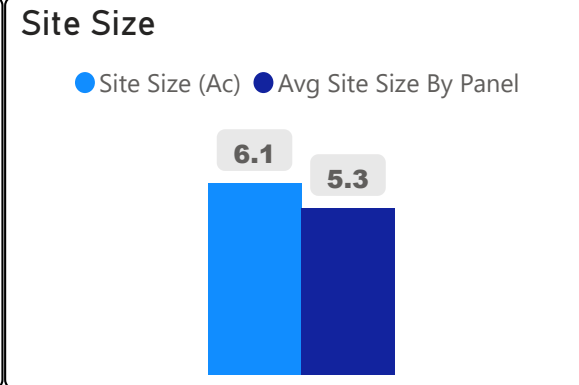

Rockford Public School

Rockford Public School

JK-6 Elementary Ward 5 Alexandra Lulka

697
School Capacity

665
Enrollment

95%
2020 Utilization Rate

734
2025 Proj Enrollment

105%
2025 Utilization Rate