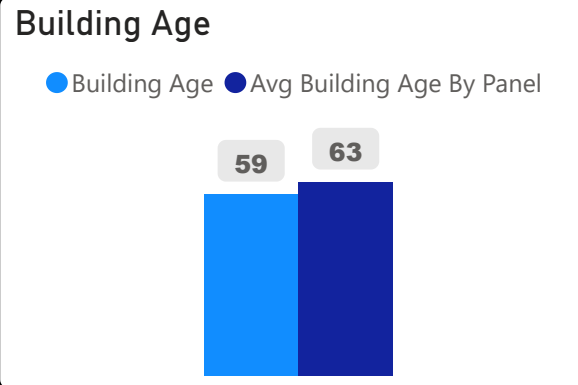

Rockford Public School

Rockford Public School

JK-6 Elementary Ward 5 Alexandra Lulka

697
School Capacity

665
Enrollment

95%
2020 Utilization Rate

734
2025 Proj Enrollment

105%
2025 Utilization Rate