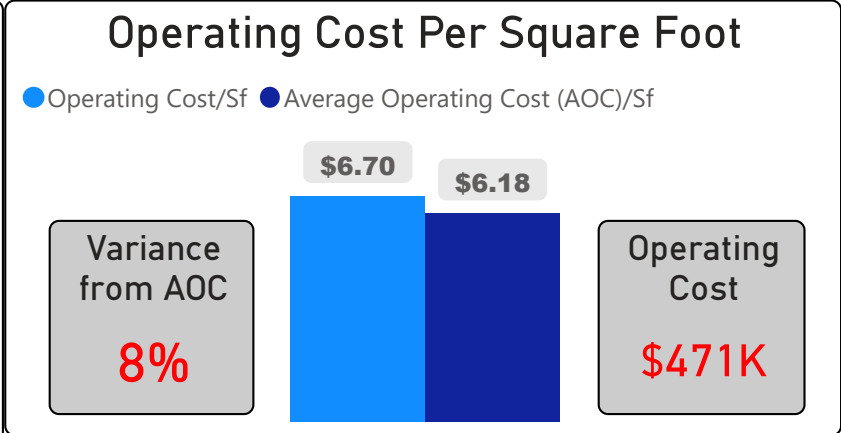

Rockford Public School

Rockford Public School

JK-6 Elementary Ward 5 Alexandra Lulka

697
School Capacity

665
Enrollment

95%
2020 Utilization Rate

734
2025 Proj Enrollment

105%
2025 Utilization Rate