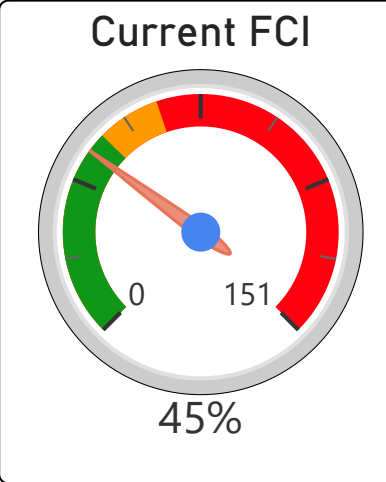

Rockford Public School

Rockford Public School

JK-6 Elementary Ward 5 Alexandra Lulka

697
School Capacity

665
Enrollment

95%
2020 Utilization Rate

734
2025 Proj Enrollment

105%
2025 Utilization Rate

[Go To Google Map](#)

Bing