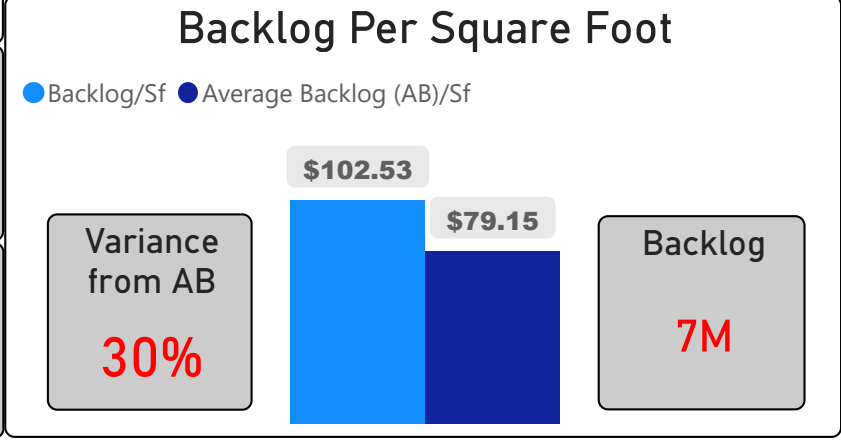

Rockford Public School

Rockford Public School

JK-6 Elementary Ward 5 Alexandra Lulka

697
School Capacity

665
Enrollment

95%
2020 Utilization Rate

734
2025 Proj Enrollment

105%
2025 Utilization Rate