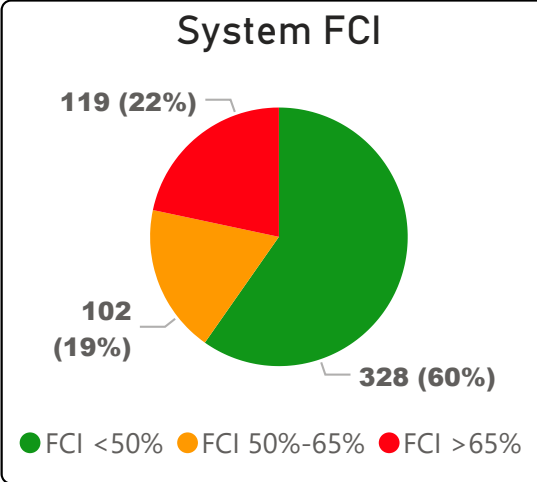

Rockford Public School

Rockford Public School

JK-6 Elementary Ward 5 Alexandra Lulka

697
School Capacity

665
Enrollment

95%
2020 Utilization Rate

734
2025 Proj Enrollment

105%
2025 Utilization Rate