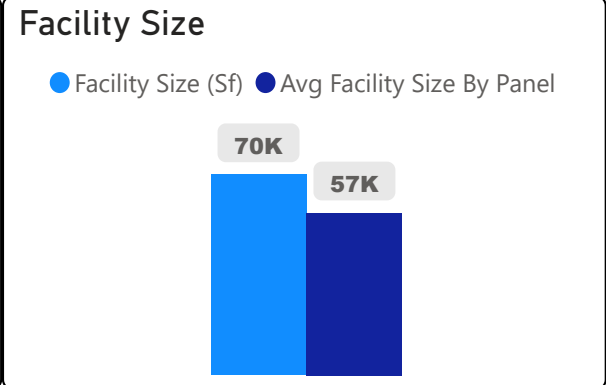

Rockford Public School

Rockford Public School

JK-6 Elementary Ward 5 Alexandra Lulka

697
School Capacity

665
Enrollment

95%
2020 Utilization Rate

734
2025 Proj Enrollment

105%
2025 Utilization Rate