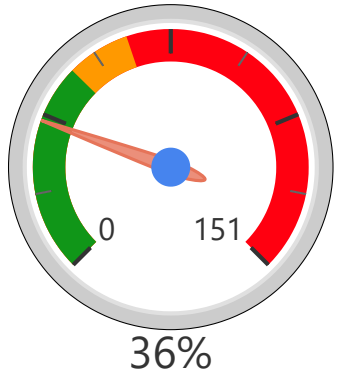

Sheppard Public School

Sheppard Public School

JK-5

Elementary

Ward 5

Alexandra Lulka

Building Age

● Building Age ● Avg Building Age By Panel

Site Size

● Site Size (Ac) ● Avg Site Size By Panel

Facility Size

● Facility Size (Sf) ● Avg Facility Size By Panel

Current FCI

System FCI

Operating Cost Per Square Foot

● Operating Cost/Sf ● Average Operating Cost (AOC)/Sf