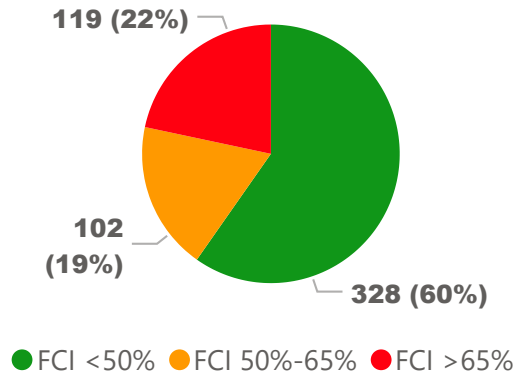

Site Size

● Site Size (Ac) ● Avg Site Size By Panel

Facility Size

● Facility Size (Sf) ● Avg Facility Size By Panel

Current FCI

System FCI

Operating Cost Per Square Foot

● Operating Cost/Sf ● Average Operating Cost (AOC)/Sf

Backlog Per Square Foot

● Backlog/Sf ● Average Backlog (AB)/Sf

344

School Capacity

168

Enrollment

49%

2020 Utilization Rate