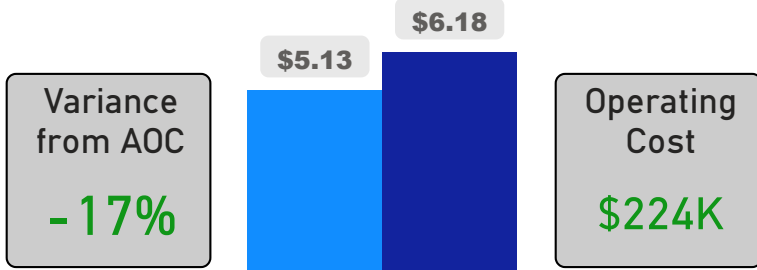

Site Size

● Site Size (Ac) ● Avg Site Size By Panel

Facility Size

● Facility Size (Sf) ● Avg Facility Size By Panel

Current FCI

System FCI

Operating Cost Per Square Foot

● Operating Cost/Sf ● Average Operating Cost (AOC)/Sf

Backlog Per Square Foot

● Backlog/Sf ● Average Backlog (AB)/Sf

391

School Capacity

248

Enrollment

63%

2020 Utilization Rate