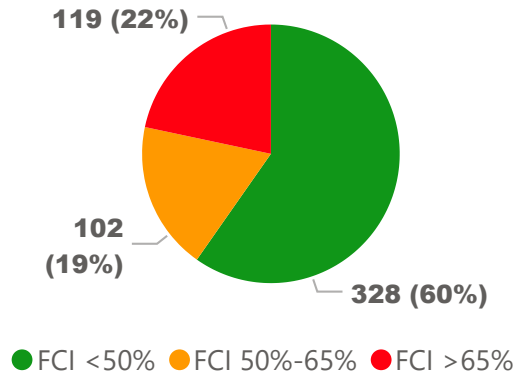

Site Size

● Site Size (Ac) ● Avg Site Size By Panel

Facility Size

● Facility Size (Sf) ● Avg Facility Size By Panel

Current FCI

System FCI

Operating Cost Per Square Foot

● Operating Cost/Sf ● Average Operating Cost (AOC)/Sf

Backlog Per Square Foot

● Backlog/Sf ● Average Backlog (AB)/Sf

391

School Capacity

248

Enrollment

63%

2020 Utilization Rate