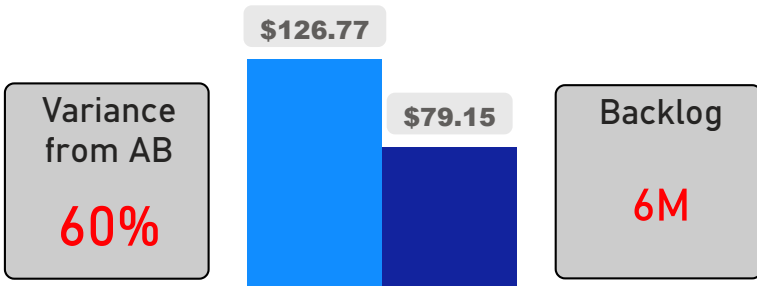

Site Size

● Site Size (Ac) ● Avg Site Size By Panel

Facility Size

● Facility Size (Sf) ● Avg Facility Size By Panel

Current FCI

System FCI

Operating Cost Per Square Foot

● Operating Cost/Sf ● Average Operating Cost (AOC)/Sf

Backlog Per Square Foot

● Backlog/Sf ● Average Backlog (AB)/Sf

391

School Capacity

248

Enrollment

63%

2020 Utilization Rate