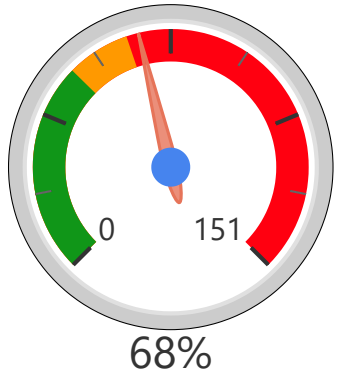

Site Size

● Site Size (Ac) ● Avg Site Size By Panel

Facility Size

● Facility Size (Sf) ● Avg Facility Size By Panel

Current FCI

System FCI

Operating Cost Per Square Foot

● Operating Cost/Sf ● Average Operating Cost (AOC)/Sf