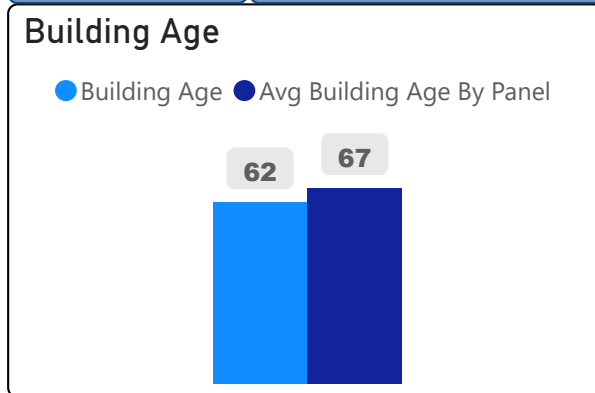

William Lyon Mackenzie Collegiate Institute

William Lyon Mackenzie Collegiate I... ▾

9-12 Secondary Ward 5 Alexandra Lukka

924
School Capacity

1,338
Enrollment

145%
2020 Utilization Rate

1,521
2025 Proj Enrollment