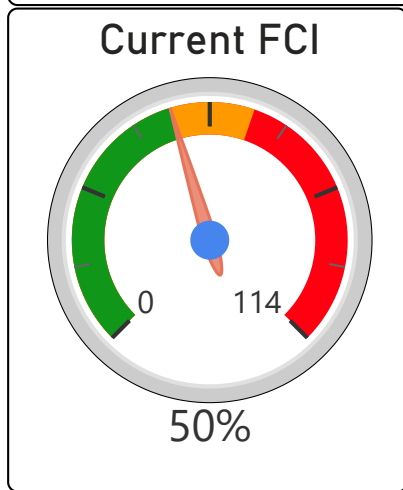

William Lyon Mackenzie Collegiate Institute

William Lyon Mackenzie Collegiate I... ▾

9-12 Secondary Ward 5 Alexandra Lukka

924
School Capacity

1,338
Enrollment

145%
2020 Utilization Rate

1,521
2025 Proj Enrollment

165%
2025 Utilization Rate

[Go To Google Map](#)