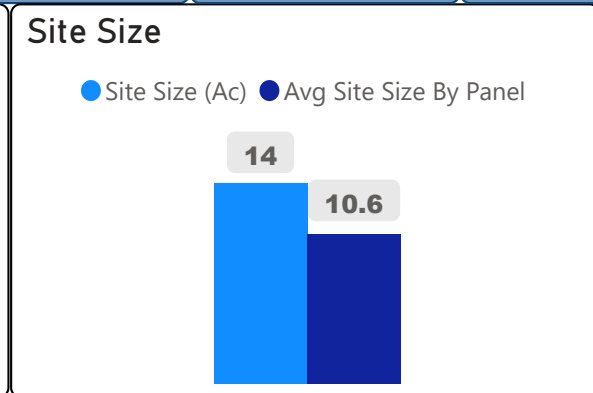

William Lyon Mackenzie Collegiate Institute

William Lyon Mackenzie Collegiate I... ▾

9-12 Secondary Ward 5 Alexandra Lukka

924
School Capacity

1,338
Enrollment

145%
2020 Utilization Rate

1,521
2025 Proj Enrollment

165%
2025 Utilization Rate

[Go To Google Map](#)