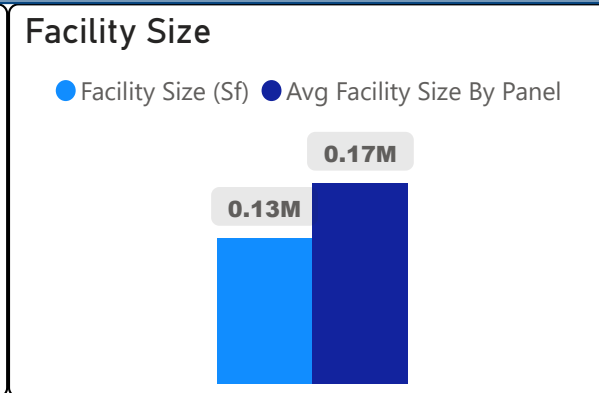

William Lyon Mackenzie Collegiate Institute

William Lyon Mackenzie Collegiate I... ▾

9-12 Secondary Ward 5 Alexandra Lukka

924
School Capacity

1,338
Enrollment

145%
2020 Utilization Rate

1,521
2025 Proj Enrollment

165%
2025 Utilization Rate

[Go To Google Map](#)