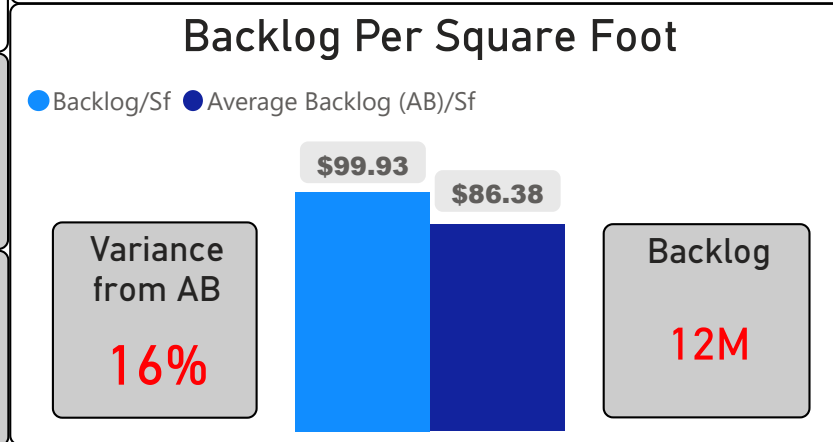

William Lyon Mackenzie Collegiate Institute

William Lyon Mackenzie Collegiate I... ▾

9-12 Secondary Ward 5 Alexandra Lukka

924
School Capacity

1,338
Enrollment

145%
2020 Utilization Rate

1,521
2025 Proj Enrollment