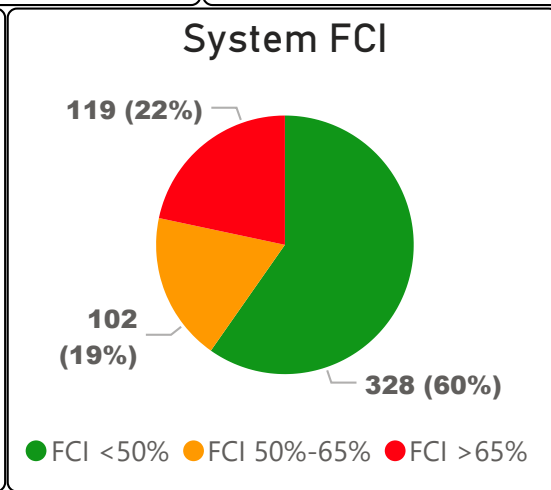

William Lyon Mackenzie Collegiate Institute

William Lyon Mackenzie Collegiate I... ▾

9-12 Secondary Ward 5 Alexandra Lukka

924
School Capacity

1,338
Enrollment

145%
2020 Utilization Rate

1,521
2025 Proj Enrollment

165%
2025 Utilization Rate

[Go To Google Map](#)