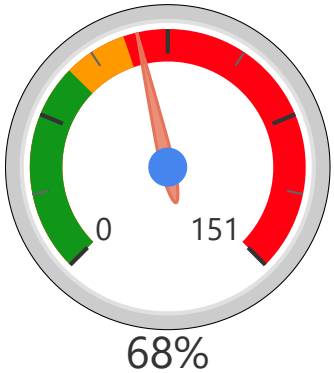

Site Size

● Site Size (Ac) ● Avg Site Size By Panel

Facility Size

● Facility Size (Sf) ● Avg Facility Size By Panel

Current FCI

System FCI

Operating Cost Per Square Foot

● Operating Cost/Sf ● Average Operating Cost (AOC)/Sf

88%

2020 Utilization Rate

105%

2025 Utilization Rate

Go To Google Map

Bing