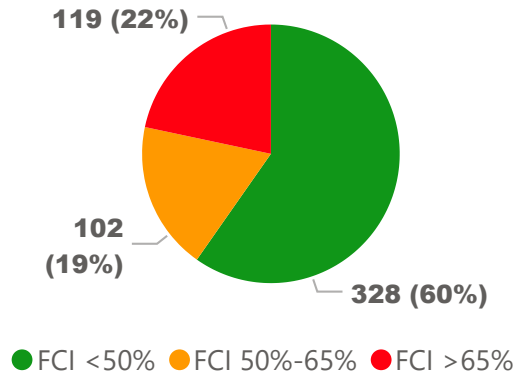

Site Size

● Site Size (Ac) ● Avg Site Size By Panel

Facility Size

● Facility Size (Sf) ● Avg Facility Size By Panel

Current FCI

System FCI

Operating Cost Per Square Foot

● Operating Cost/Sf ● Average Operating Cost (AOC)/Sf

88%

2020 Utilization Rate

105%

2025 Utilization Rate

Go To Google Map

Bing