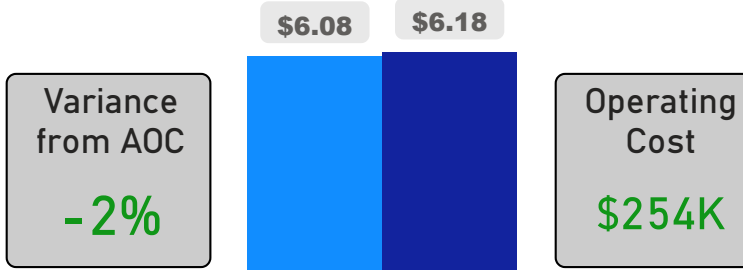

Site Size

● Site Size (Ac) ● Avg Site Size By Panel

Facility Size

● Facility Size (Sf) ● Avg Facility Size By Panel

Current FCI

System FCI

Operating Cost Per Square Foot

● Operating Cost/Sf ● Average Operating Cost (AOC)/Sf

Backlog Per Square Foot

● Backlog/Sf ● Average Backlog (AB)/Sf

297

School Capacity

212

Enrollment

71%

2020 Utilization Rate