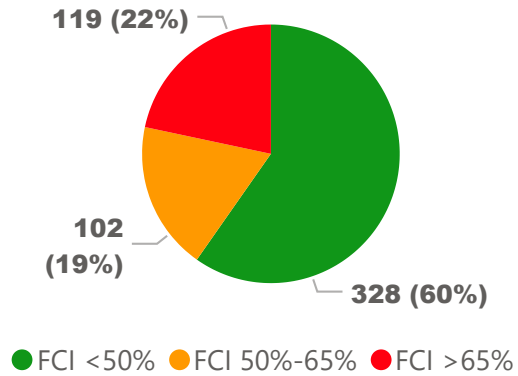

Site Size

● Site Size (Ac) ● Avg Site Size By Panel

Facility Size

● Facility Size (Sf) ● Avg Facility Size By Panel

Current FCI

System FCI

Operating Cost Per Square Foot

● Operating Cost/Sf ● Average Operating Cost (AOC)/Sf

Backlog Per Square Foot

● Backlog/Sf ● Average Backlog (AB)/Sf

297

School Capacity

212

Enrollment

71%

2020 Utilization Rate