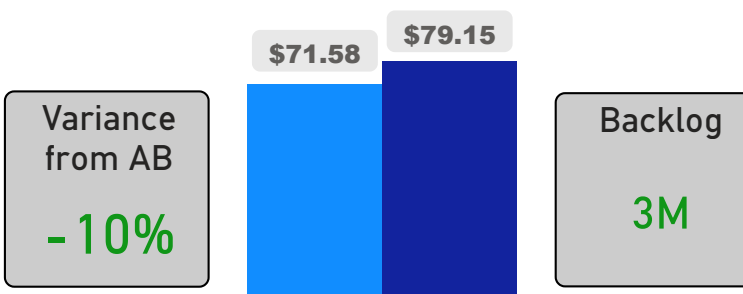

Backlog Per Square Foot

● Backlog/Sf ● Average Backlog (AB)/Sf