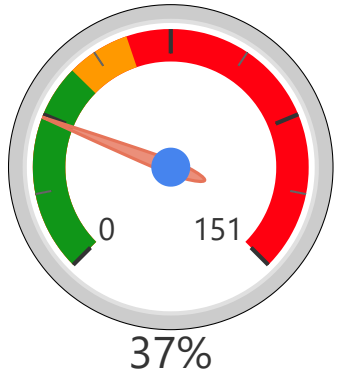

Site Size

● Site Size (Ac) ● Avg Site Size By Panel

Facility Size

● Facility Size (Sf) ● Avg Facility Size By Panel

Current FCI

System FCI

Operating Cost Per Square Foot

● Operating Cost/Sf ● Average Operating Cost (AOC)/Sf