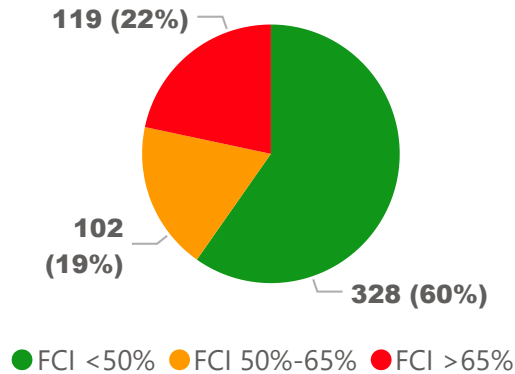

Site Size

● Site Size (Ac) ● Avg Site Size By Panel

Facility Size

● Facility Size (Sf) ● Avg Facility Size By Panel

Current FCI

System FCI

Operating Cost Per Square Foot

● Operating Cost/Sf ● Average Operating Cost (AOC)/Sf

57%

2020 Utilization Rate

0%

2025 Utilization Rate

[Go To Google Map](#)

Bing