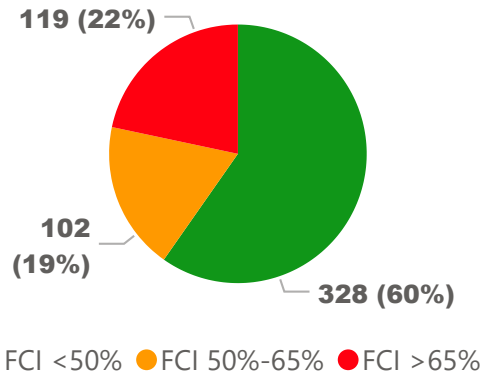

Site Size

● Site Size (Ac) ● Avg Site Size By Panel

Facility Size

● Facility Size (Sf) ● Avg Facility Size By Panel

Current FCI

System FCI

Operating Cost Per Square Foot

● Operating Cost/Sf ● Average Operating Cost (AOC)/Sf

Backlog Per Square Foot

● Backlog/Sf ● Average Backlog (AB)/Sf

291

School Capacity

103

Enrollment

35%

2020 Utilization Rate