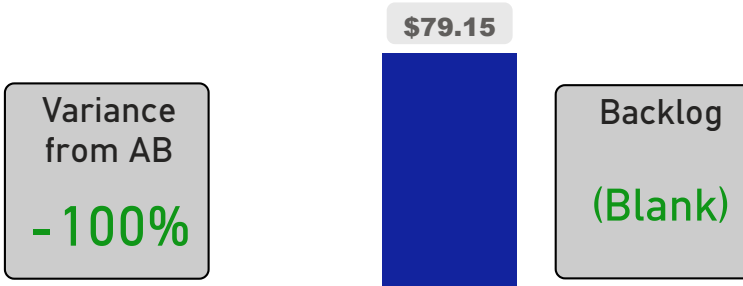

291

School Capacity

103

Enrollment

35%

2020 Utilization Rate

229

2025 Proj Enrollment

79%

2025 Utilization Rate