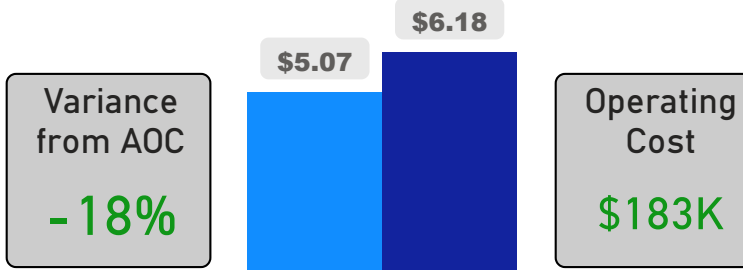

Site Size

● Site Size (Ac) ● Avg Site Size By Panel

Facility Size

● Facility Size (Sf) ● Avg Facility Size By Panel

Current FCI

System FCI

Operating Cost Per Square Foot

● Operating Cost/Sf ● Average Operating Cost (AOC)/Sf

Backlog Per Square Foot

● Backlog/Sf ● Average Backlog (AB)/Sf

291

School Capacity

103

Enrollment

35%

2020 Utilization Rate