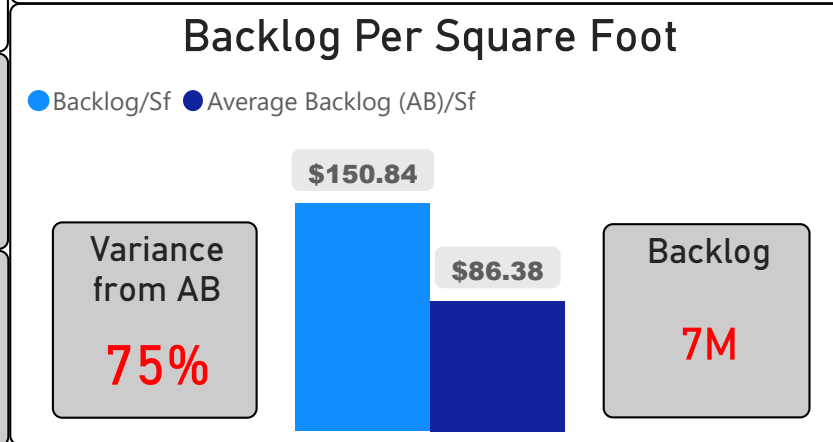

Frank Oke Secondary School

Frank Oke Secondary School

9-12 Secondary Ward 6 Chris Tonks

144
School Capacity

79
Enrollment

55%
2020 Utilization Rate

48
2025 Proj Enrollment

33%
2025 Utilization Rate