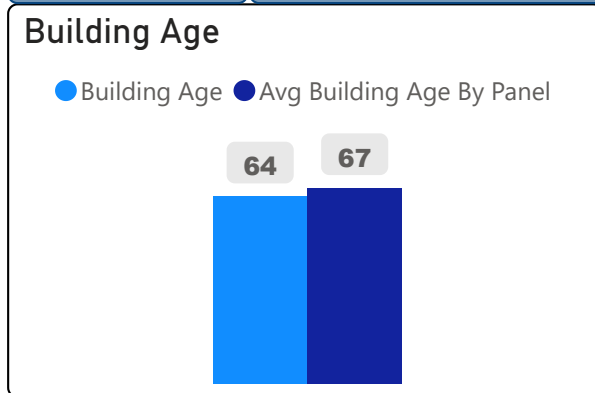

Frank Oke Secondary School

Frank Oke Secondary School

9-12 Secondary Ward 6 Chris Tonks

144
School Capacity

79
Enrollment

55%
2020 Utilization Rate

48
2025 Proj Enrollment

33%
2025 Utilization Rate