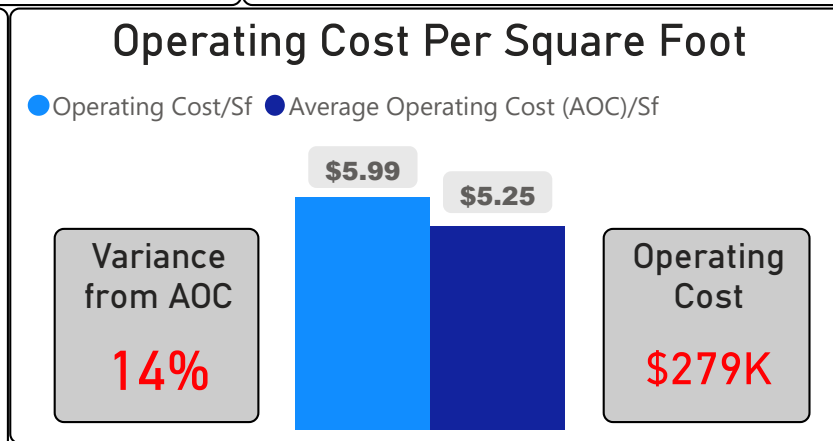

Frank Oke Secondary School

Frank Oke Secondary School

9-12 Secondary Ward 6 Chris Tonks

144
School Capacity

79
Enrollment

55%
2020 Utilization Rate

48
2025 Proj Enrollment

33%
2025 Utilization Rate