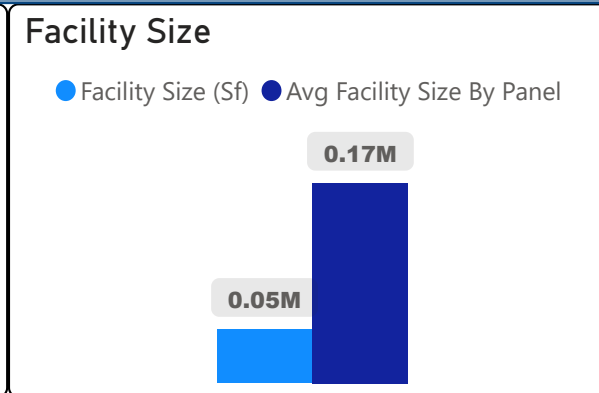

Frank Oke Secondary School

Frank Oke Secondary School

9-12 Secondary Ward 6 Chris Tonks

144
School Capacity

79
Enrollment

55%
2020 Utilization Rate

48
2025 Proj Enrollment

33%
2025 Utilization Rate