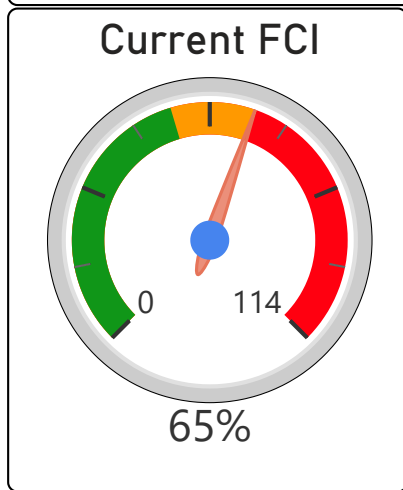

Frank Oke Secondary School

Frank Oke Secondary School

9-12 Secondary Ward 6 Chris Tonks

144
School Capacity

79
Enrollment

55%
2020 Utilization Rate

48
2025 Proj Enrollment

33%
2025 Utilization Rate

[Go To Google Map](#)