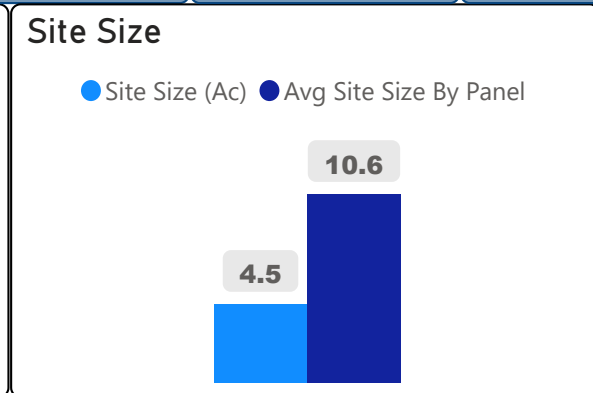

Frank Oke Secondary School

Frank Oke Secondary School

9-12 Secondary Ward 6 Chris Tonks

144
School Capacity

79
Enrollment

55%
2020 Utilization Rate

48
2025 Proj Enrollment

33%
2025 Utilization Rate