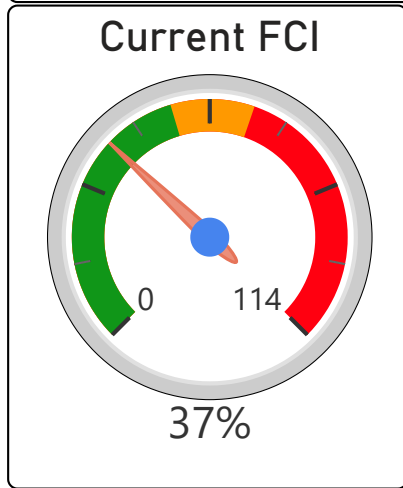

George Harvey Collegiate Institute

George Harvey Collegiate Institute

9-12 Secondary Ward 6 Chris Tonks

1,452
School Capacity

524
Enrollment

36%
2020 Utilization Rate

481
2025 Proj Enrollment

33%
2025 Utilization Rate

[Go To Google Map](#)