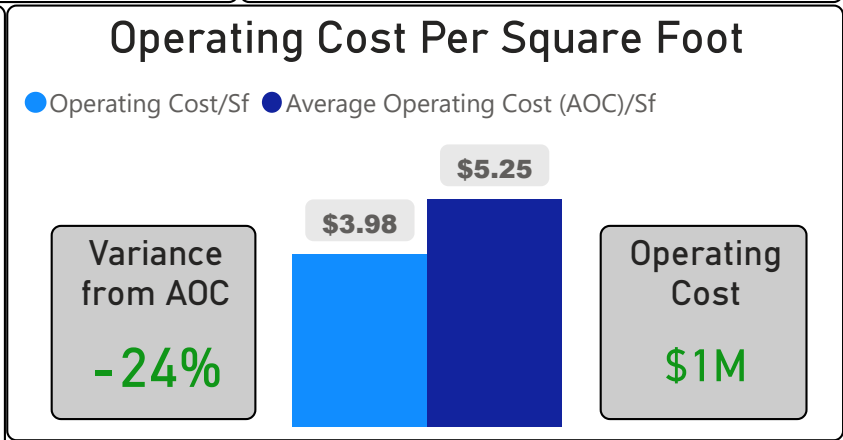

George Harvey Collegiate Institute

George Harvey Collegiate Institute

9-12 Secondary Ward 6 Chris Tonks

1,452
School Capacity

524
Enrollment

36%
2020 Utilization Rate

481
2025 Proj Enrollment

33%
2025 Utilization Rate