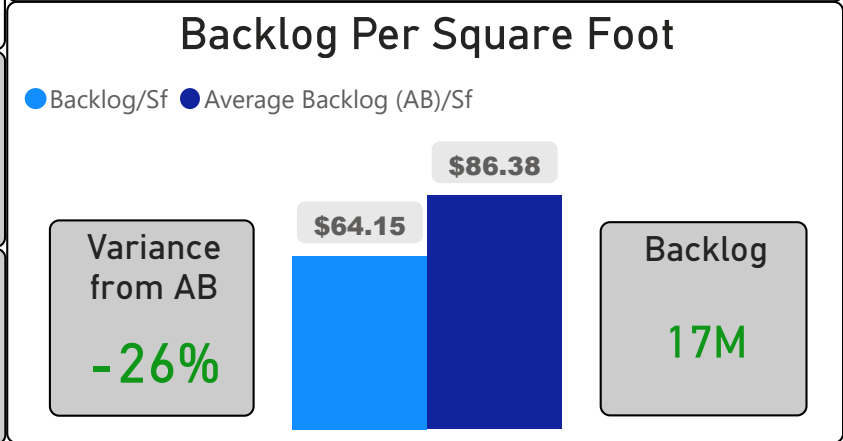

George Harvey Collegiate Institute

George Harvey Collegiate Institute

9-12 Secondary Ward 6 Chris Tonks

1,452
School Capacity

524
Enrollment

36%
2020 Utilization Rate

481
2025 Proj Enrollment

33%
2025 Utilization Rate