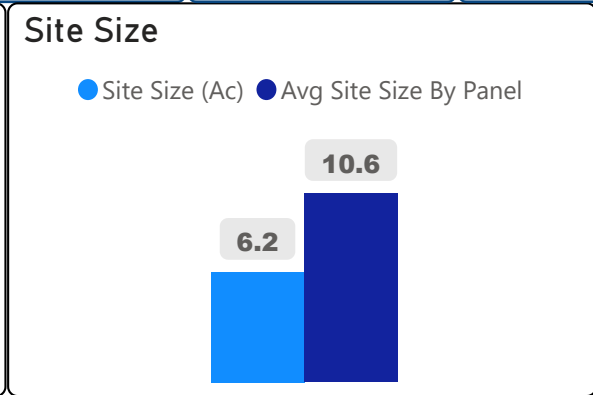

George Harvey Collegiate Institute

George Harvey Collegiate Institute

9-12 Secondary Ward 6 Chris Tonks

1,452
School Capacity

524
Enrollment

36%
2020 Utilization Rate

481
2025 Proj Enrollment

33%
2025 Utilization Rate