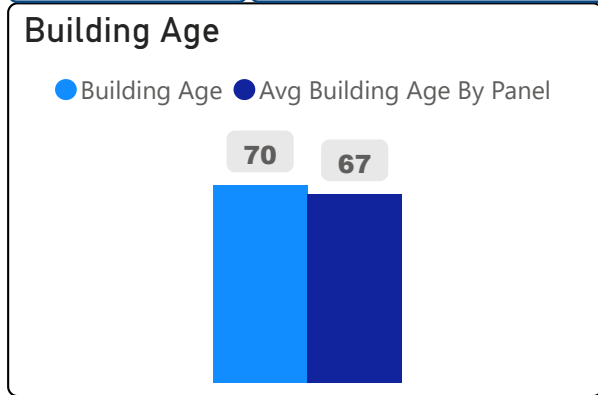

George Harvey Collegiate Institute

George Harvey Collegiate Institute

9-12 Secondary Ward 6 Chris Tonks

1,452
School Capacity

524
Enrollment

36%
2020 Utilization Rate

481
2025 Proj Enrollment

33%
2025 Utilization Rate