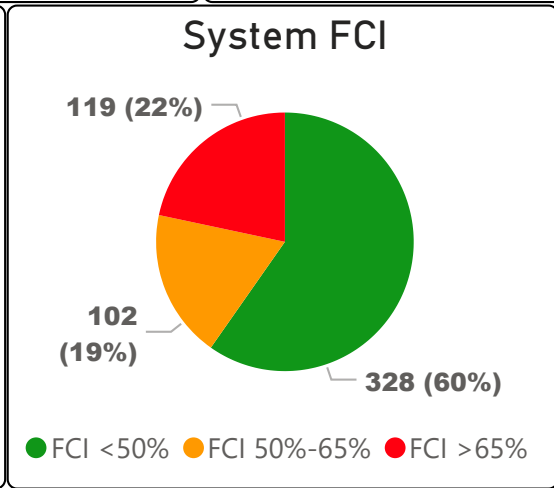

George Harvey Collegiate Institute

George Harvey Collegiate Institute

9-12 Secondary Ward 6 Chris Tonks

1,452
School Capacity

524
Enrollment

36%
2020 Utilization Rate

481
2025 Proj Enrollment

33%
2025 Utilization Rate