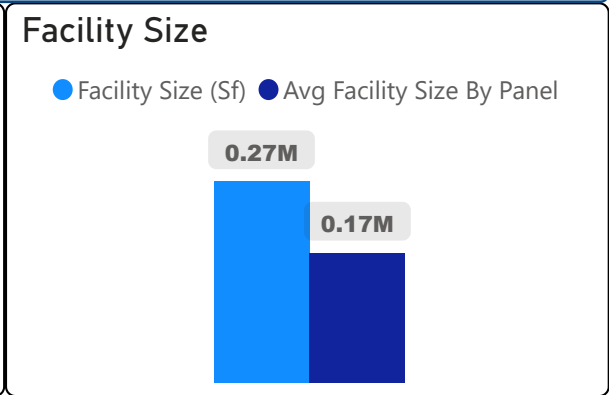

George Harvey Collegiate Institute

George Harvey Collegiate Institute

9-12 Secondary Ward 6 Chris Tonks

1,452
School Capacity

524
Enrollment

36%
2020 Utilization Rate

481
2025 Proj Enrollment

33%
2025 Utilization Rate