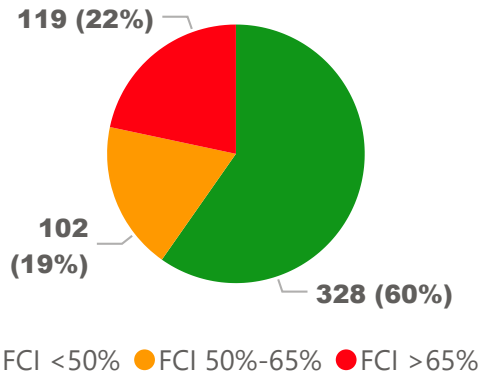

Site Size

● Site Size (Ac) ● Avg Site Size By Panel

Facility Size

● Facility Size (Sf) ● Avg Facility Size By Panel

Current FCI

System FCI

Operating Cost Per Square Foot

● Operating Cost/Sf ● Average Operating Cost (AOC)/Sf

Backlog Per Square Foot

● Backlog/Sf ● Average Backlog (AB)/Sf

602

School Capacity

509

Enrollment

85%

2020 Utilization Rate