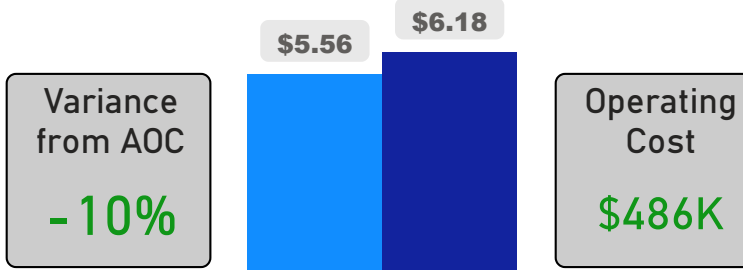

Site Size

● Site Size (Ac) ● Avg Site Size By Panel

Facility Size

● Facility Size (Sf) ● Avg Facility Size By Panel

Current FCI

System FCI

Operating Cost Per Square Foot

● Operating Cost/Sf ● Average Operating Cost (AOC)/Sf

Backlog Per Square Foot

● Backlog/Sf ● Average Backlog (AB)/Sf

602

School Capacity

509

Enrollment

85%

2020 Utilization Rate