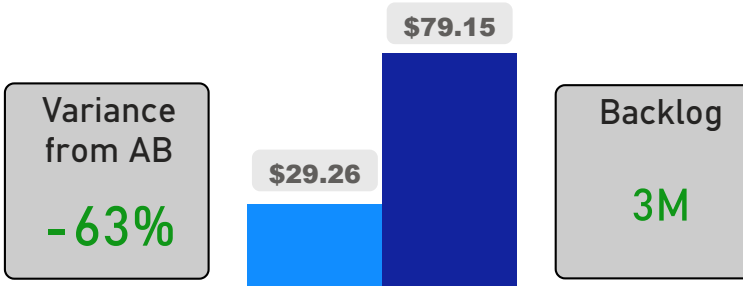

Backlog Per Square Foot

● Backlog/Sf ● Average Backlog (AB)/Sf