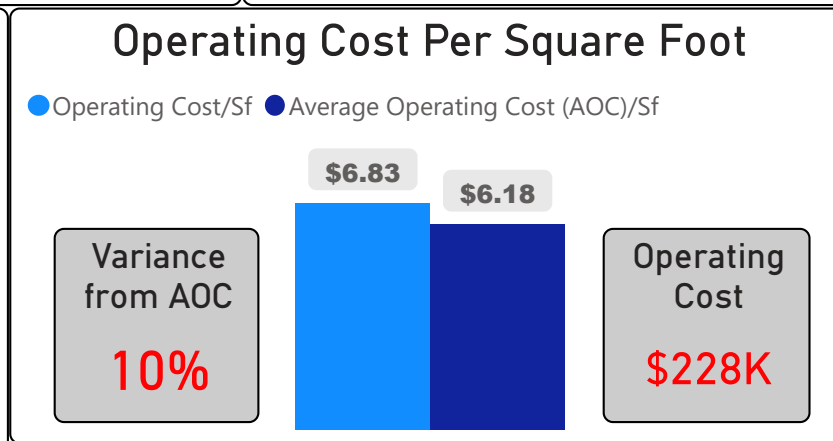

Harwood Public School

Harwood Public School

JK-8 Elementary Ward 6 Chris Tonks

337
School Capacity

161
Enrollment

48%
2020 Utilization Rate

198
2025 Proj Enrollment

59%
2025 Utilization Rate