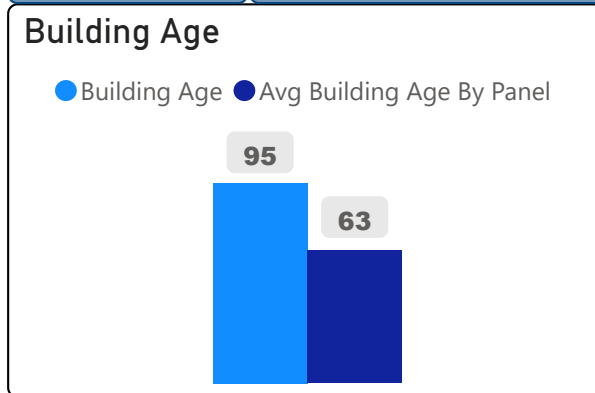

Harwood Public School

Harwood Public School

JK-8 Elementary Ward 6 Chris Tonks

337
School Capacity

161
Enrollment

48%
2020 Utilization Rate

198
2025 Proj Enrollment

59%
2025 Utilization Rate