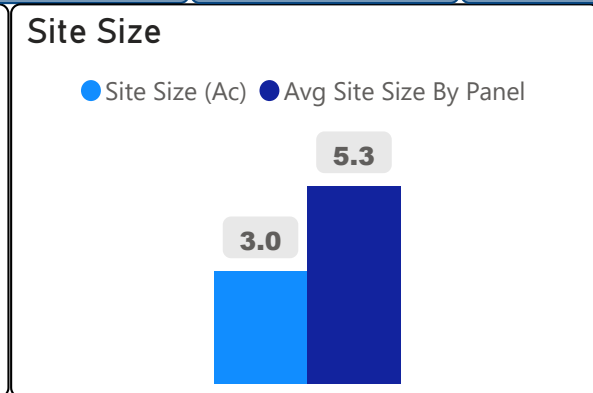

Harwood Public School

Harwood Public School

JK-8 Elementary Ward 6 Chris Tonks

337
School Capacity

161
Enrollment

48%
2020 Utilization Rate

198
2025 Proj Enrollment

59%
2025 Utilization Rate