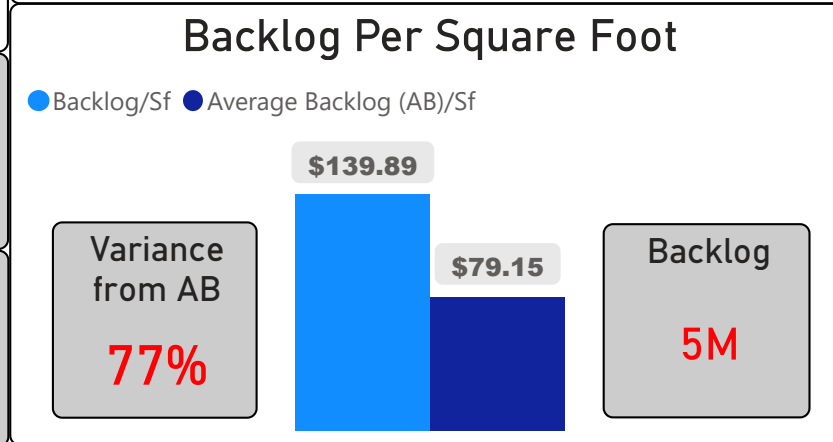

Harwood Public School

Harwood Public School

JK-8 Elementary Ward 6 Chris Tonks

337
School Capacity

161
Enrollment

48%
2020 Utilization Rate

198
2025 Proj Enrollment

59%
2025 Utilization Rate