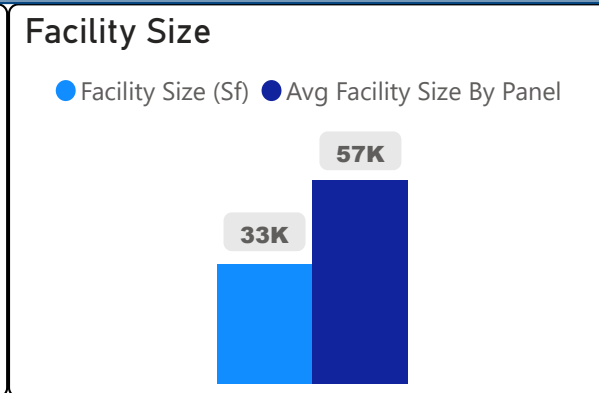

Harwood Public School

Harwood Public School

JK-8 Elementary Ward 6 Chris Tonks

337
School Capacity

161
Enrollment

48%
2020 Utilization Rate

198
2025 Proj Enrollment

59%
2025 Utilization Rate