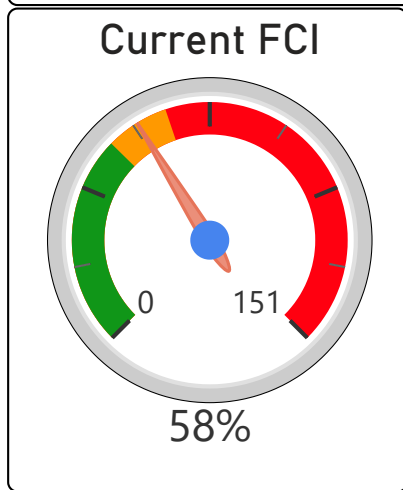

Harwood Public School

Harwood Public School

JK-8 Elementary Ward 6 Chris Tonks

337
School Capacity

161
Enrollment

48%
2020 Utilization Rate

198
2025 Proj Enrollment

59%
2025 Utilization Rate

[Go To Google Map](#)