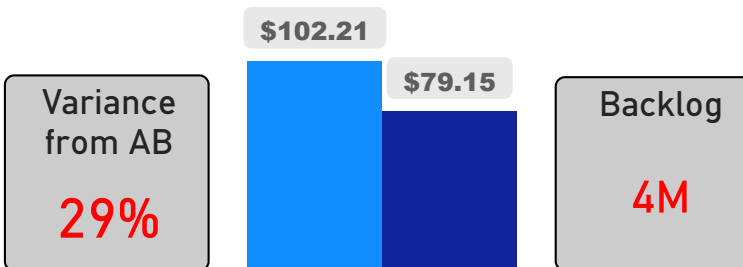

Backlog Per Square Foot

● Backlog/Sf ● Average Backlog (AB)/Sf