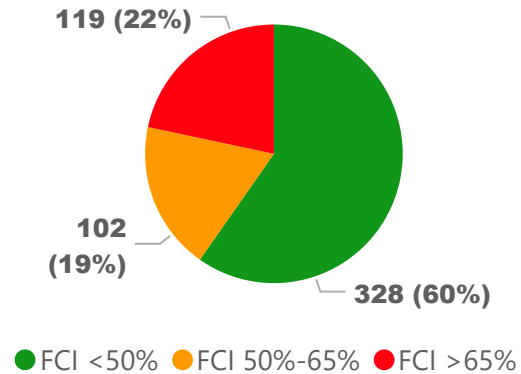

Site Size

● Site Size (Ac) ● Avg Site Size By Panel

Facility Size

● Facility Size (Sf) ● Avg Facility Size By Panel

Current FCI

System FCI

Operating Cost Per Square Foot

● Operating Cost/Sf ● Average Operating Cost (AOC)/Sf

Backlog Per Square Foot

● Backlog/Sf ● Average Backlog (AB)/Sf

300

School Capacity

147

Enrollment

49%

2020 Utilization Rate