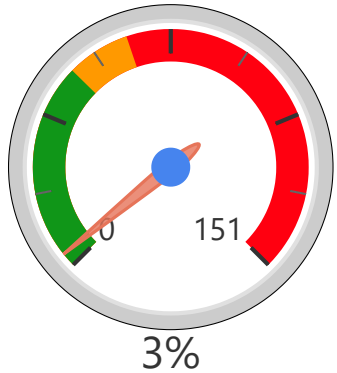

Site Size

● Site Size (Ac) ● Avg Site Size By Panel

Facility Size

● Facility Size (Sf) ● Avg Facility Size By Panel

Current FCI

System FCI

Operating Cost Per Square Foot

● Operating Cost/Sf ● Average Operating Cost (AOC)/Sf