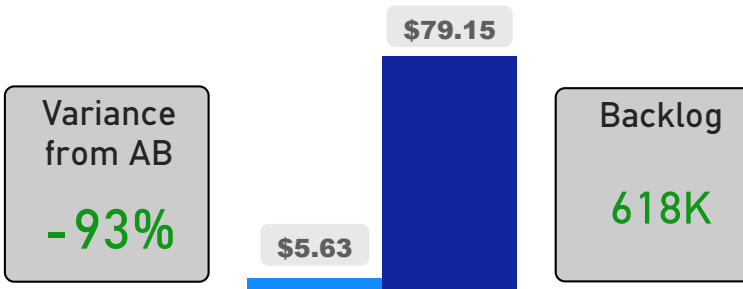

Backlog Per Square Foot

● Backlog/Sf ● Average Backlog (AB)/Sf