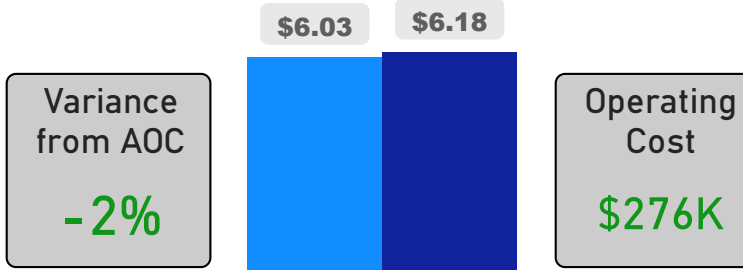

Site Size

● Site Size (Ac) ● Avg Site Size By Panel

Facility Size

● Facility Size (Sf) ● Avg Facility Size By Panel

Current FCI

System FCI

Operating Cost Per Square Foot

● Operating Cost/Sf ● Average Operating Cost (AOC)/Sf

Backlog Per Square Foot

● Backlog/Sf ● Average Backlog (AB)/Sf

341

School Capacity

292

Enrollment

86%

2020 Utilization Rate