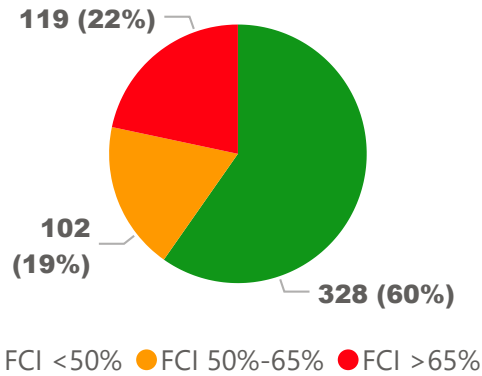

Site Size

● Site Size (Ac) ● Avg Site Size By Panel

Facility Size

● Facility Size (Sf) ● Avg Facility Size By Panel

Current FCI

System FCI

Operating Cost Per Square Foot

● Operating Cost/Sf ● Average Operating Cost (AOC)/Sf

Backlog Per Square Foot

● Backlog/Sf ● Average Backlog (AB)/Sf

341

School Capacity

292

Enrollment

86%

2020 Utilization Rate